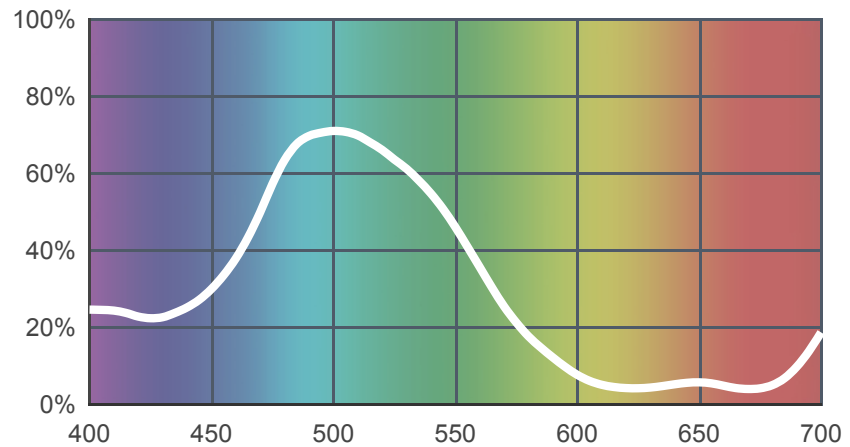

322 Soft Green

[View on leefilters.com](http://leefilters.com) / [Find a Dealer](#)

A cool green used for gobo cover, pantomimes and cycloramas.

	Source C 6774K	Tungsten 3200K
Transmission Y	38.3%	31.5%
x	0.201	0.256
y	0.364	0.472
Absorption	0.42	0.5

Light transmitted (Y%)
for each colour
wavelength (nm)

Dimming Source Preview

Rolls:

- **1" Core** 7.62m x 1.22m (25' x 48")
- **2" Core** 7.62m x 1.22m (25' x 48")
- **Quick Roll** Length 7.62m (25') x any width between 2.5cm - 1.17m (1" x 48")

Sheets:

- **Full Sheet** 1.22m x 0.53m (48" x 21")
USA: Full Sheets by special order only.
- **Half Sheet** 0.61m x 0.53m (24" x 21")

Pre-Cut Packs:

- Not available in a pack