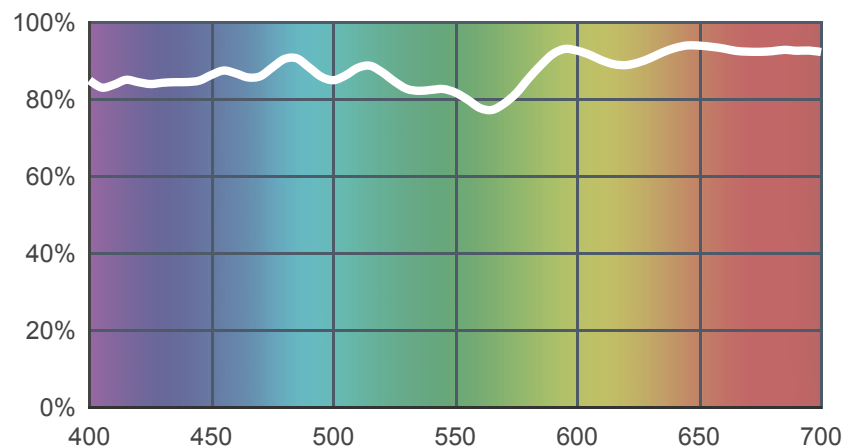

279 Eighth Minus Green

[View on leefilters.com](http://leefilters.com) / [Find a Dealer](#)

Provides very slight correction.
Used on lighting to eliminate
unwanted green cast created by
discharge light sources on film.

	Source C 6774K	Tungsten 3200K
Transmission Y	86.5%	84.6%
x	0.312	0.43
y	0.311	0.393
Absorption	0.06	0.07

Light transmitted (Y%)
for each colour
wavelength (nm)

Dimming Source Preview

Rolls:

- **1" Core** 7.62m x 1.22m (25' x 48")
- **2" Core** 7.62m x 1.22m (25' x 48")
- **Quick Roll** Length 7.62m (25') x any width between 2.5cm - 1.17m (1" x 48")

Sheets:

- **Full Sheet** 1.22m x 0.53m (48" x 21")
USA: Full Sheets by special order only.
- **Half Sheet** 0.61m x 0.53m (24" x 21")

Pre-Cut Packs:

- Not available in a pack