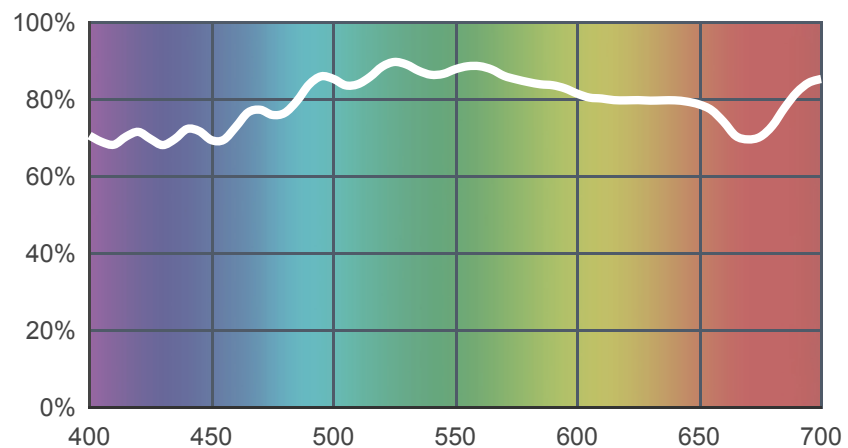

# 246 Quarter Plus Green

[View on leefilters.com](http://leefilters.com) / [Find a Dealer](#)

Used on daylight and tungsten light sources to provide green cast when used in conjunction with discharge lighting. Approximately equivalent to CC075 green camera filter.

	Source C 6774K	Tungsten 3200K
Transmission Y	84.6%	85%
x	0.315	0.424
y	0.337	0.413
Absorption	0.07	0.07

Light transmitted (Y%)  
for each colour  
wavelength (nm)

### Rolls:

- **1" Core** 7.62m x 1.22m (25' x 48")
- **2" Core** 7.62m x 1.22m (25' x 48")
- **Quick Roll** Length 7.62m (25') x any width between 2.5cm - 1.17m (1" x 48")

### Sheets:

- **Full Sheet** 1.22m x 0.53m (48" x 21")  
USA: Full Sheets by special order only.
- **Half Sheet** 0.61m x 0.53m (24" x 21")