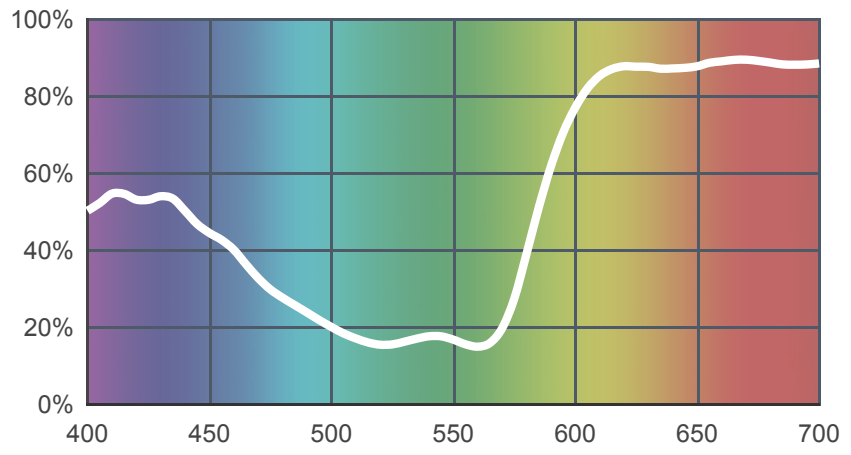

# 192 Flesh Pink

[View on leefilters.com](#) / [Find a Dealer](#)

Good for musical and pantomime key lighting.

	Source C 6774K	Tungsten 3200K
Transmission Y	34.9%	41.4%
x	0.41	0.527
y	0.237	0.331
Absorption	0.46	0.38

Light transmitted (Y%)  
for each colour  
wavelength (nm)

#### Rolls:

- **1" Core** 7.62m x 1.22m (25' x 48")
- **2" Core** 7.62m x 1.22m (25' x 48")
- **Quick Roll** Length 7.62m (25') x any width between 2.5cm - 1.17m (1" x 48")

#### Sheets:

- **Full Sheet** 1.22m x 0.53m (48" x 21")  
USA: Full Sheets by special order only.
- **Half Sheet** 0.61m x 0.53m (24" x 21")