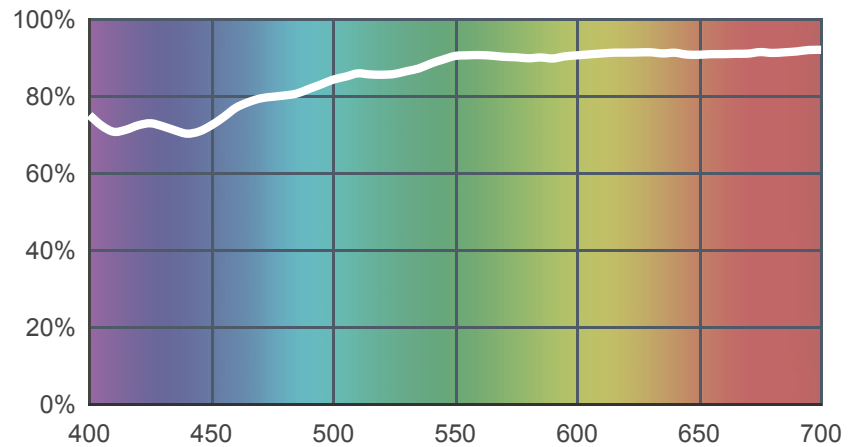

# 159 No Colour Straw

[View on leefilters.com](#) / [Find a Dealer](#)

A warm effect. Sunlight.

	Source C 6774K	Tungsten 3200K
Transmission Y	89.4%	87.5%
x	0.325	0.436
y	0.337	0.409
Absorption	0.05	0.06

Light transmitted (Y%)  
for each colour  
wavelength (nm)

## Rolls:

- **1" Core** 7.62m x 1.22m (25' x 48")
- **2" Core** 7.62m x 1.22m (25' x 48")
- **Quick Roll** Length 7.62m (25') x any width between 2.5cm - 1.17m (1" x 48")

## Sheets:

- **Full Sheet** 1.22m x 0.53m (48" x 21")  
USA: Full Sheets by special order only.
- **Half Sheet** 0.61m x 0.53m (24" x 21")