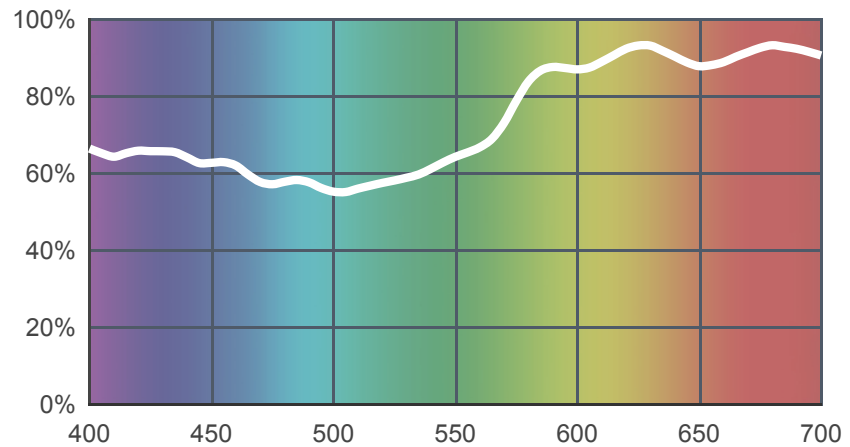

154 Pale Rose

[View on leefilters.com](#) / [Find a Dealer](#)

A pleasing effect for theatrical lighting. A good lamplight effect.

	Source C 6774K	Tungsten 3200K
Transmission Y	73.4%	73.1%
x	0.35	0.465
y	0.318	0.393
Absorption	0.13	0.14

Light transmitted (Y%)
for each colour
wavelength (nm)

Dimming Source Preview

Created by **Declan Randall** as a part of The Designer Series.

Rolls:

- **1" Core** 7.62m x 1.22m (25' x 48")
- **2" Core** 7.62m x 1.22m (25' x 48")
- **Quick Roll** Length 7.62m (25') x any width between 2.5cm - 1.17m (1" x 48")

Sheets:

- **Full Sheet** 1.22m x 0.53m (48" x 21")
USA: Full Sheets by special order only.
- **Half Sheet** 0.61m x 0.53m (24" x 21")

Pre-Cut Packs:

- **Light Tint Pack**