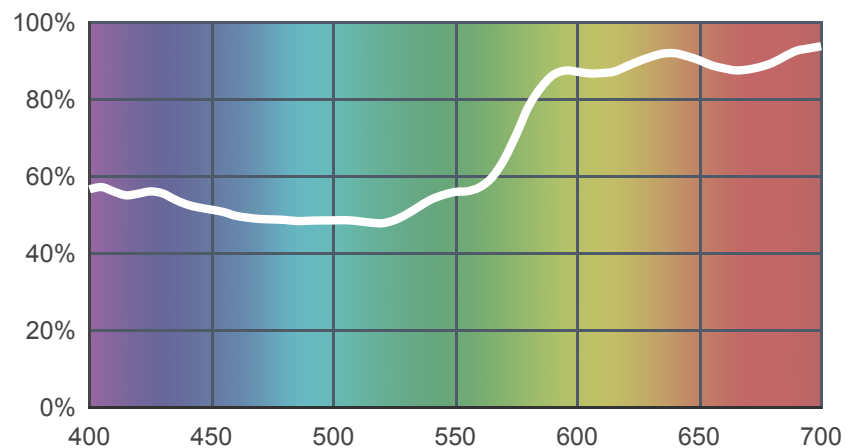

151 Gold Tint

[View on leefilters.com](http://leefilters.com) / [Find a Dealer](#)

A pleasing effect for theatrical lighting.

	Source C 6774K	Tungsten 3200K
Transmission Y	69.4%	69%
x	0.361	0.48
y	0.321	0.392
Absorption	0.16	0.16

Light transmitted (Y%)
for each colour
wavelength (nm)

Dimming Source Preview

Rolls:

- **1" Core** 7.62m x 1.22m (25' x 48")
- **2" Core** 7.62m x 1.22m (25' x 48")
- **Quick Roll** Length 7.62m (25') x any width between 2.5cm - 1.17m (1" x 48")

Sheets:

- **Full Sheet** 1.22m x 0.53m (48" x 21")
USA: Full Sheets by special order only.
- **Half Sheet** 0.61m x 0.53m (24" x 21")

Pre-Cut Packs:

- Not available in a pack

LEE Filters