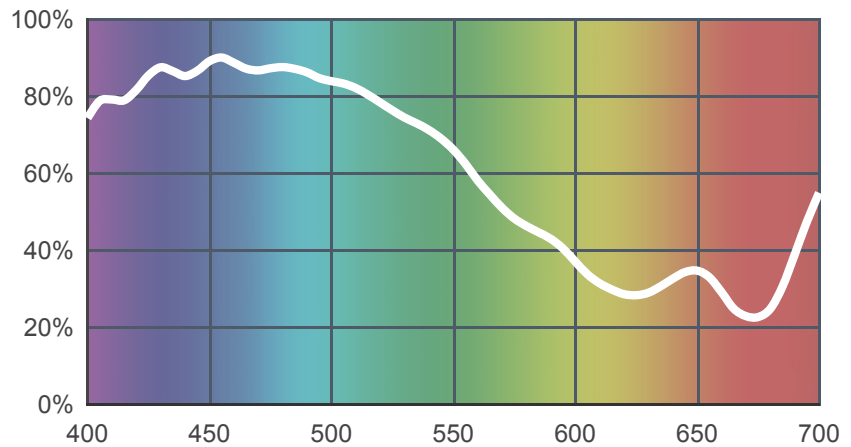

117 Steel Blue

[View on leefilters.com](#) / [Find a Dealer](#)

Good for cool washes. Adds a pale green tint. Great for emulating icy weather on stage.

	Source C 6774K	Tungsten 3200K
Transmission Y	54.7%	53%
x	0.223	0.332
y	0.278	0.39
Absorption	0.26	0.28

Light transmitted (Y%)
for each colour
wavelength (nm)

Dimming Source Preview

Created by **Declan Randall** as a part of The Designer Series.

Rolls:

- **1" Core** 7.62m x 1.22m (25' x 48")
- **2" Core** 7.62m x 1.22m (25' x 48")
- **Quick Roll** Length 7.62m (25') x any width between 2.5cm - 1.17m (1" x 48")

Sheets:

- **Full Sheet** 1.22m x 0.53m (48" x 21")
USA: Full Sheets by special order only.
- **Half Sheet** 0.61m x 0.53m (24" x 21")

Pre-Cut Packs:

- **Complementary Pack**

LEE Filters