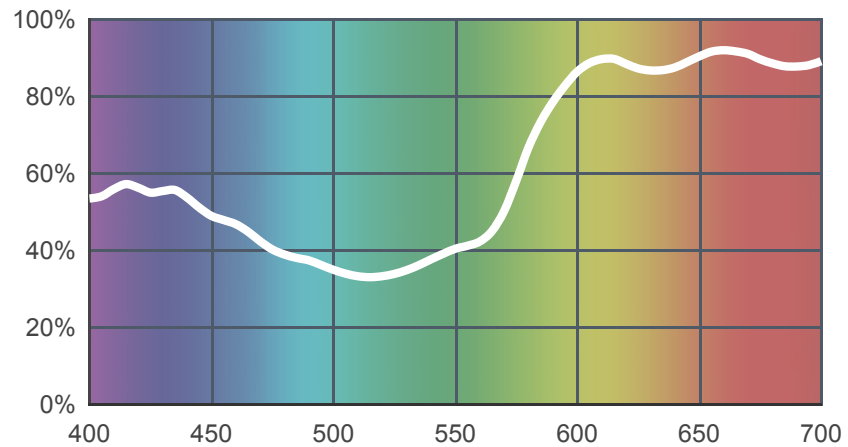

# 109 Light Salmon

[View on leefilters.com](#) / [Find a Dealer](#)

Interesting backlight.

	Source C 6774K	Tungsten 3200K
Transmission Y	54.9%	58%
x	0.391	0.497
y	0.295	0.371
Absorption	0.26	0.24

Light transmitted (Y%)  
for each colour  
wavelength (nm)

## Rolls:

- **1" Core** 7.62m x 1.22m (25' x 48")
- **2" Core** 7.62m x 1.22m (25' x 48")
- **Quick Roll** Length 7.62m (25') x any width between 2.5cm - 1.17m (1" x 48")

## Sheets:

- **Full Sheet** 1.22m x 0.53m (48" x 21")  
USA: Full Sheets by special order only.
- **Half Sheet** 0.61m x 0.53m (24" x 21")