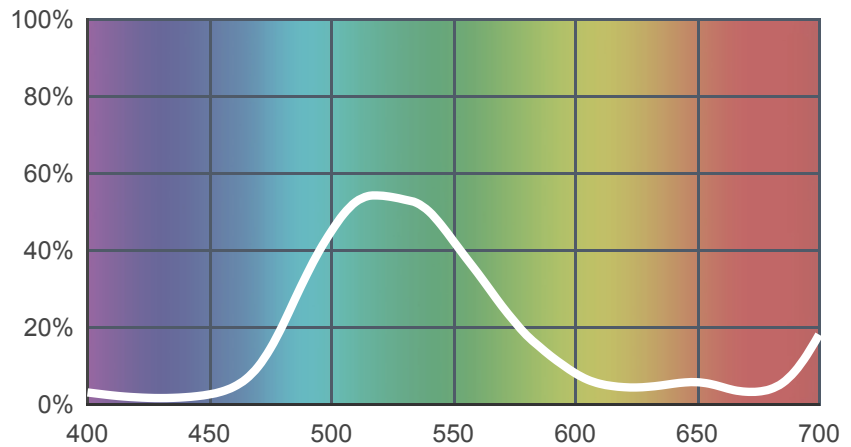

089 Moss Green

[View on leefilters.com](#) / [Find a Dealer](#)

Good mood creator. Used with gobos, creates a great foliage effect.

	Source C 6774K	Tungsten 3200K
Transmission Y	29.8%	28%
x	0.259	0.311
y	0.547	0.58
Absorption	0.53	0.55

Light transmitted (Y%)
for each colour
wavelength (nm)

Dimming Source Preview

Available as a **High Temperature** filter.

Rolls:

- **1" Core** 7.62m x 1.22m (25' x 48")
- **2" Core** 7.62m x 1.22m (25' x 48")
- **High Temperature** 4m x 1.17m (13' x 46")
- **Quick Roll** Length 7.62m (25') x any width between 2.5cm - 1.17m (1" x 48")

Sheets:

- **Full Sheet** 1.22m x 0.53m (48" x 21")
USA: Full Sheets by special order only.
- **Half Sheet** 0.61m x 0.53m (24" x 21")
- **High Temperature** 0.56m x 0.53m (22" x 21")

Pre-Cut Packs:

- **DJ Pack 2**