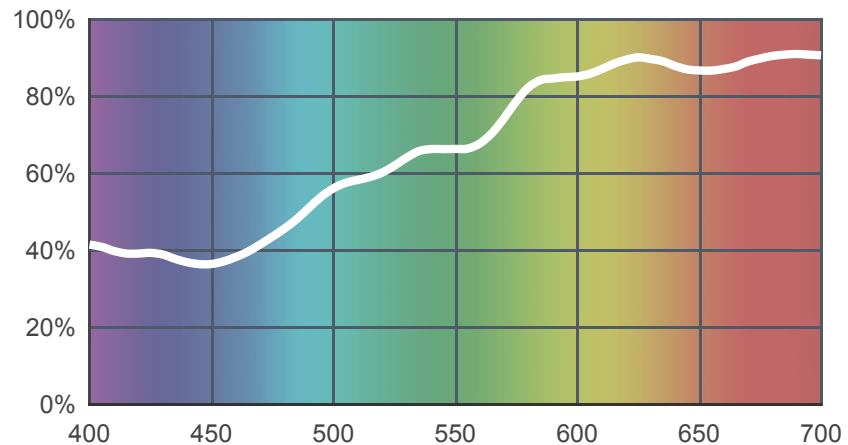

009 Pale Amber Gold

[View on leefilters.com](http://leefilters.com) / [Find a Dealer](#)

Perfect warm front light for any skin tone.

	Source C 6774K	Tungsten 3200K
Transmission Y	71.1%	75%
x	0.376	0.479
y	0.371	0.417
Absorption	0.15	0.12

Light transmitted (Y%)
for each colour
wavelength (nm)

Dimming Source Preview

Available as a **High Temperature** filter. Created by **Declan Randall** as a part of The Designer Series.

Rolls:

- **1" Core** 7.62m x 1.22m (25' x 48")
- **2" Core** 7.62m x 1.22m (25' x 48")
- **High Temperature** 4m x 1.17m (13' x 46")
- **Quick Roll** Length 7.62m (25') x any width between 2.5cm - 1.17m (1" x 48")

Sheets:

- **Full Sheet** 1.22m x 0.53m (48" x 21")
USA: Full Sheets by special order only.
- **Half Sheet** 0.61m x 0.53m (24" x 21")
- **High Temperature** 0.56m x 0.53m (22" x 21")

Pre-Cut Packs:

- **Light Tint Pack**
- **Inspiration Pack 1**