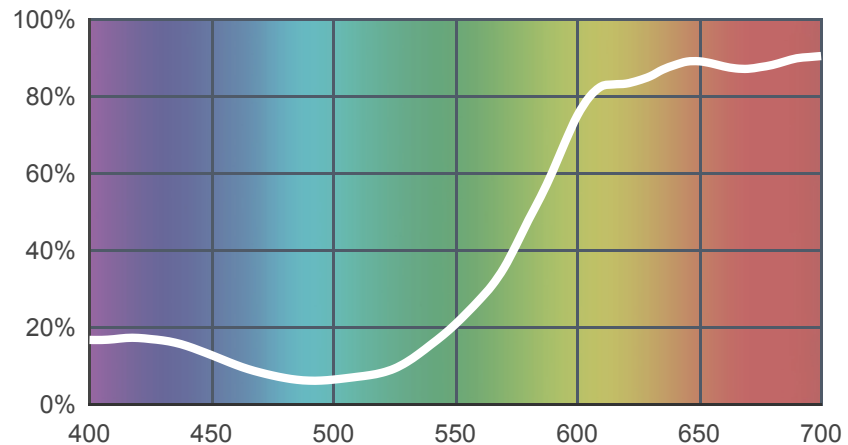

Light transmitted (Y%)  
for each colour  
wavelength (nm)

### Rolls:

- **1" Core** 7.62m x 1.22m (25' x 48")
- **2" Core** 7.62m x 1.22m (25' x 48")
- **High Temperature** 4m x 1.17m (13' x 46")
- **Quick Roll** Length 7.62m (25') x any width between 2.5cm - 1.17m (1" x 48")

### Sheets:

- **Full Sheet** 1.22m x 0.53m (48" x 21")  
USA: Full Sheets by special order only.
- **Half Sheet** 0.61m x 0.53m (24" x 21")
- **High Temperature** 0.56m x 0.53m (22" x 21")