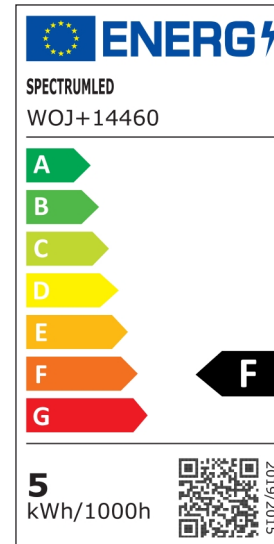

LED ST58 COG RETROSHINE

Power **5 W**
Luminous flux** **500 lm (360°)**
Beam angle **300 °**

Voltage **230 V**
Colour of light **WW**
Socket **E27**

See more on dedicated page 

 Declaration of Conformity

Technical data:

Code	WOJ+14460
Power	5 W
Nominal current	45 mA
Voltage	230 V
Energy efficiency class	F
Energy consumption	5 kWh/1000h
Frequency	50HZ Hz
Luminous flux*	500 lm (360°)
Luminous flux**	500 lm (360°)
Lamp efficacy	100 lm/W
Colour of light	WW
Beam angle	300 °
RA	80
Uniformity of color SDCM max	5
Dimmable	-
Working temperature range	-20/+40 °
Lifespan	17000 h
Socket	E27
Dimension (AxBxC)	59x137 mm
Weight	0.044 kg
For use	Inside
Application	INT
Number of pieces on the packaging	100 pcs.
Made in	PRC