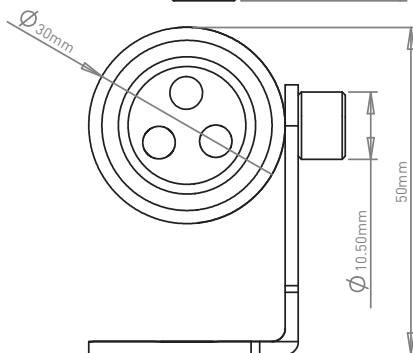

Precision Y: Micro Floodlight

PY-xx-N120

120° IP 65

PRECISION Y: MICRO FLOODLIGHT

The Precision Y uses three diffused beam 5mm LEDs to cast a soft, wide angle beam onto the illuminated object. Perfect for concealing into props, costumes, and small displays.

SPECIFICATIONS

Max wattage	0.13W
Input voltage	12VDC
Current draw	< 53mA
Lead wire length	500mm
Light beam angle	45°
Code rating	IP65
Exterior Finish	Black anodized aluminum
Dimensions	10mm Ø x 46mm
Power connection	2.1mm ID / 5.5mm OD DC jack with screw terminal adapter
Catalog #	PY-R-N120 (Red) PY-G-N120 (Green) PY-B-N120 (Blue) PY-A-N120 (Amber) PY-WH-N120 (Cool White) PY-WW-N120 (Warm White)

ILLUMINANCE

	Center Beam fc		Beam Width	
	Cool White	Warm White	Cool White	Warm White
2ft	0.78 fc	0.63 fc	5.6 ft	6 ft
4ft	0.19 fc	0.16 fc	11.1 ft	11.9 ft
6ft	0.09 fc	0.07 fc	16.7 ft	17.9 ft
8ft	0.03 fc	0.04 fc	22.3 ft	23.8 ft
10ft	0.03 fc	0.03 fc	27.9 ft	29.8 ft