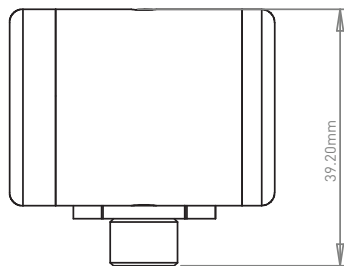

Precision Y: Micro Floodlight

PY-xx-N120

120° IP 65

PRECISION Y: MICRO FLOODLIGHT

The Precision Y uses three diffused beam 5mm LEDs to cast a soft, wide angle beam onto the illuminated object. Perfect for concealing into props, costumes, and small displays.

SPECIFICATIONS

Max wattage	0.13W
Input voltage	12VDC
Current draw	< 53mA
Lead wire length	500mm
Light beam angle	45°
Code rating	IP65
Exterior Finish	Black anodized aluminum
Dimensions	10mm Ø x 46mm
Power connection	2.1mm ID / 5.5mm OD DC jack with screw terminal adapter
Catalog #	PY-R-N120 (Red) PY-G-N120 (Green) PY-B-N120 (Blue) PY-A-N120 (Amber) PY-WH-N120 (Cool White) PY-WW-N120 (Warm White)

ILLUMINANCE

	Center Beam fc		Beam Width	
	Cool White	Warm White	Cool White	Warm White
2ft	0.78 fc	0.63 fc	5.6 ft	6 ft
4ft	0.19 fc	0.16 fc	11.1 ft	11.9 ft
6ft	0.09 fc	0.07 fc	16.7 ft	17.9 ft
8ft	0.03 fc	0.04 fc	22.3 ft	23.8 ft
10ft	0.03 fc	0.03 fc	27.9 ft	29.8 ft