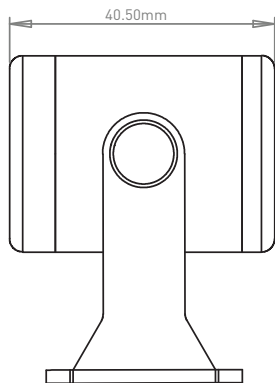

Precision Y: Micro Floodlight

PY-xx-N120

120° IP 65

PRECISION Y: MICRO FLOODLIGHT

The Precision Y uses three diffused beam 5mm LEDs to cast a soft, wide angle beam onto the illuminated object. Perfect for concealing into props, costumes, and small displays.

SPECIFICATIONS

Max wattage	0.13W
Input voltage	12VDC
Current draw	< 53mA
Lead wire length	500mm
Light beam angle	45°
Code rating	IP65
Exterior Finish	Black anodized aluminum
Dimensions	10mm Ø x 46mm
Power connection	2.1mm ID / 5.5mm OD DC jack with screw terminal adapter
Catalog #	PY-R-N120 (Red) PY-G-N120 (Green) PY-B-N120 (Blue) PY-A-N120 (Amber) PY-WH-N120 (Cool White) PY-WW-N120 (Warm White)

ILLUMINANCE

	Center Beam fc		Beam Width	
	Cool White	Warm White	Cool White	Warm White
2ft	0.78 fc	0.63 fc	5.6 ft	6 ft
4ft	0.19 fc	0.16 fc	11.1 ft	11.9 ft
6ft	0.09 fc	0.07 fc	16.7 ft	17.9 ft
8ft	0.03 fc	0.04 fc	22.3 ft	23.8 ft
10ft	0.03 fc	0.03 fc	27.9 ft	29.8 ft