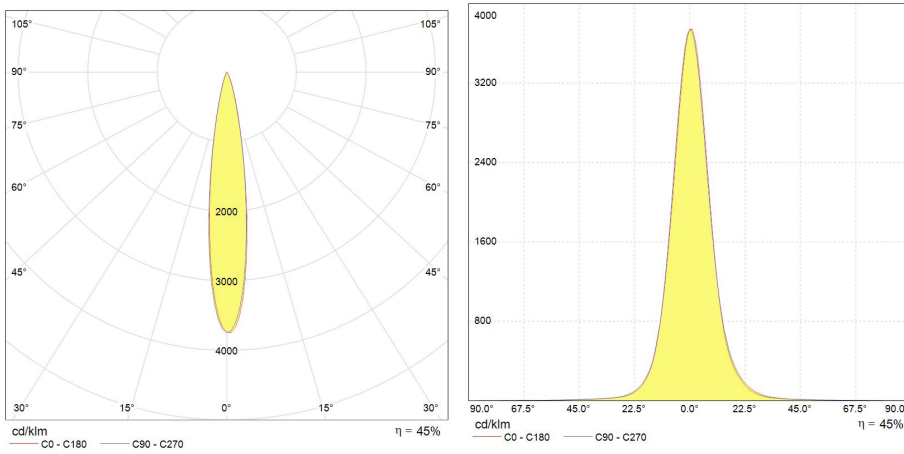

Photometric Data