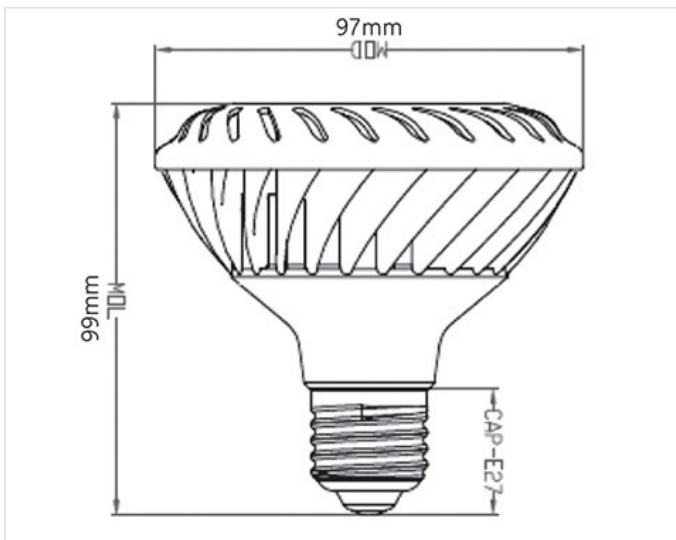

Technical drawing