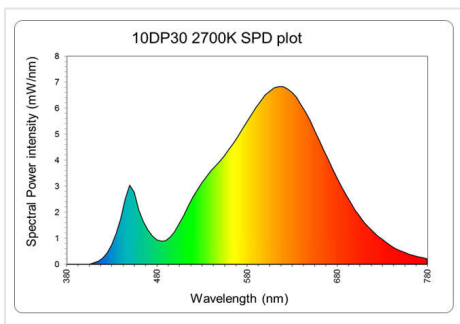

Spectral distribution