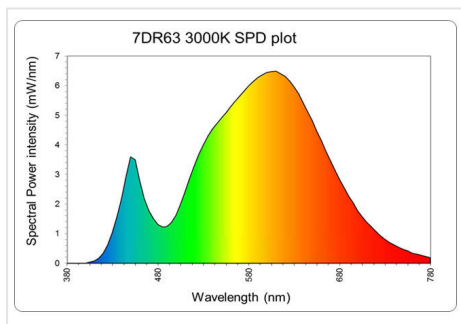

Spectral distribution