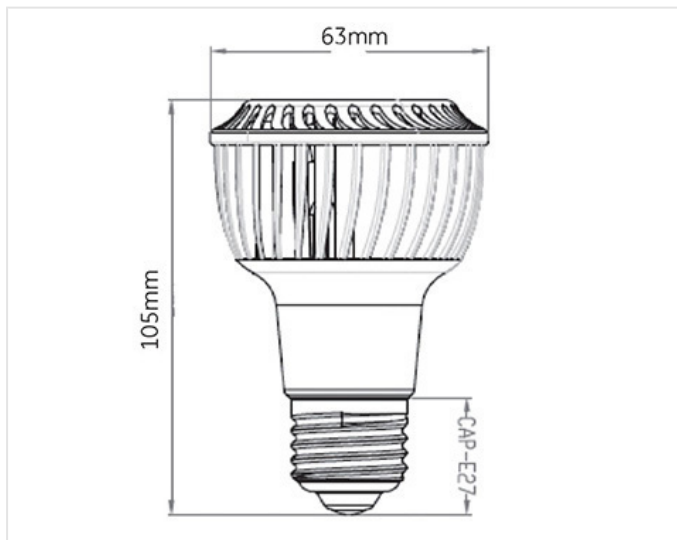

Technical drawing