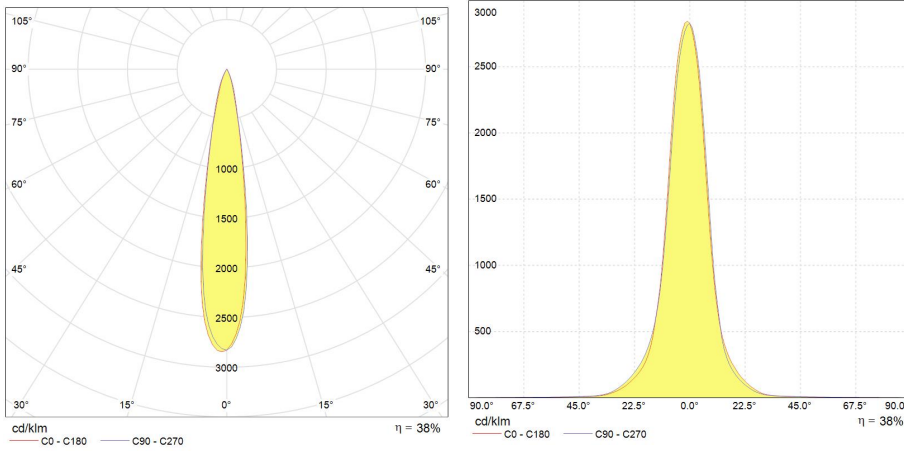

Photometric Data