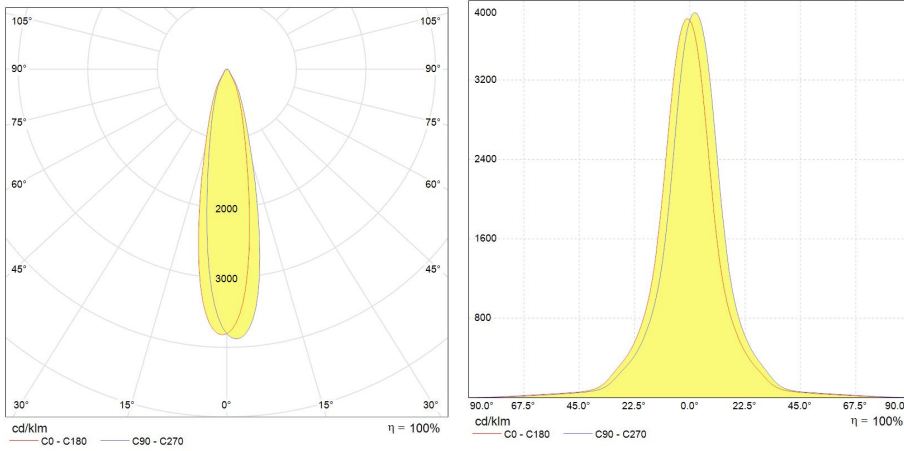

Photometric Data