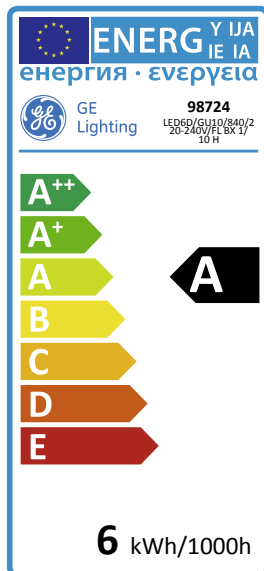

GE
Lighting

6
kWh/1000h

A
energy class

60
lumens/watt

GE Precise™ GU10 Dimmable

LED6D/GU10/840/220-240V/FL BX 1/10 H

98724

Product information

GE's newest LED technology surpasses current market expectations for GU10 performance. Superior colour consistency under 4 steps standard deviation of colour maintenance, combined with superlative lumen output and exceptional 50,000 hours life rating, all packaged in a visually aesthetic COB design, provides a lighting performance of rare quality. Available in three colour temperatures and two beam angles, and designed with an attractive smooth heat sink and extra wide light emitting surface area, this advanced new design puts GE at the cutting-edge of LED innovation.

Performance data

Colour Rendering Index (CRI) [Ra]	80
Nominal correlated colour temperature (CCT) [K]	4000
Colour consistency	6 steps
Nominal beam angle [°]	25
Rated beam angle [°]	25
Nominal center beam candlepower (CBCP) [cd]	1400
Rated peak intensity in [Cd]	1400
Nominal lumens [lm]	360
Rated Lumens [lm]	360
Nominal useful lumens [lm]	345
Useful lumens (at 90° cone) [lm]	390
Rated useful lumens [lm]	345
Energy efficiency class (EEC)	A
Rated Life [h]	45000
Rated life L70/B50 [h]	45000
Weighted energy consumption [kWh/1000h]	6

Electrical data

Nominal power [W]	6
Rated power [W]	6.0
Nominal lamp power factor	0.7
Nominal lamp voltage [V]	230
Lamp Current [A]	0.04
Operating Temperature (MAX) [°C]	40
Run-up time (sec)	<0.5
Starting time [sec]	<0.5
Number of switching cycles	>=25000
Dimming Capability	Yes