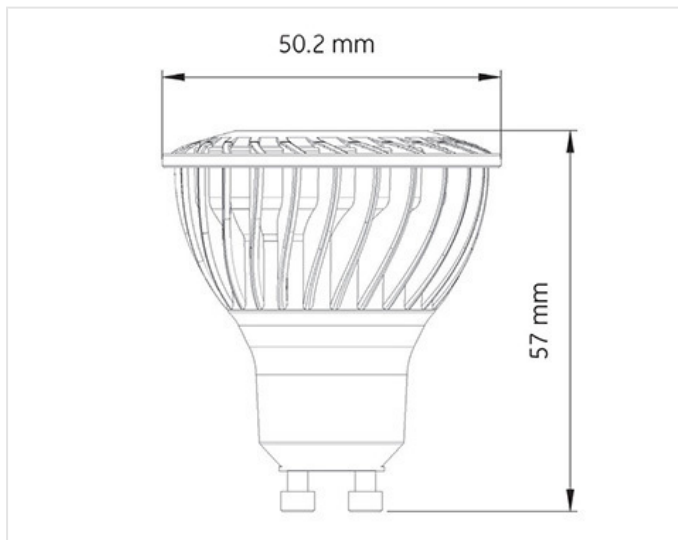

Technical drawing