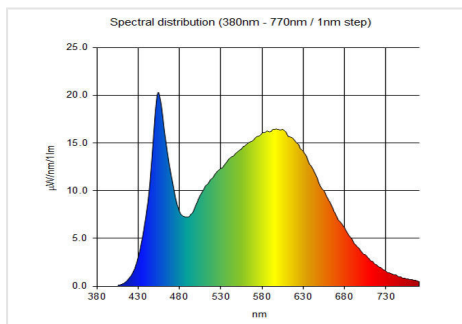

Spectral distribution