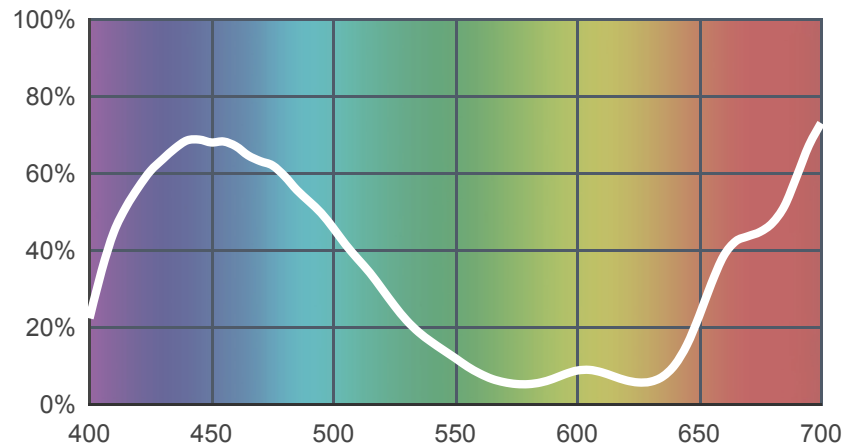

712 Bedford Blue

[View on leefilters.com](#) / [Find a Dealer](#)

A smoky warm blue. Good for skin tones.

	Source C 6774K	Tungsten 3200K
Transmission Y	17.9%	14.9%
x	0.184	0.263
y	0.158	0.259
Absorption	0.75	0.83

Light transmitted (Y%)
for each colour
wavelength (nm)

Dimming Source Preview

Created by **Chris Davey** as a part of The Designer Series.

Rolls:

- **1" Core** 7.62m x 1.22m (25' x 48")
- **2" Core** 7.62m x 1.22m (25' x 48")
- **Quick Roll** Length 7.62m (25') x any width between 2.5cm - 1.17m (1" x 48")

Sheets:

- **Full Sheet** 1.22m x 0.53m (48" x 21")
USA: Full Sheets by special order only.
- **Half Sheet** 0.61m x 0.53m (24" x 21")

Pre-Cut Packs:

- Not available in a pack