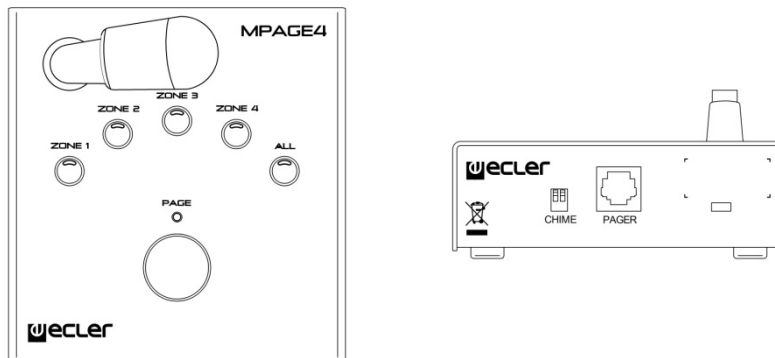

MPAGE4

PAGING STATIONS

Desktop Paging Station

PRODUCT OVERVIEW

MPAGE4 is a 4-zone desktop paging station compatible with the MIM054, DAM614, CA series, etc. It allows for real-time paging with zones' destination in selection.

KEY FEATURES

- 4 zone selection keys
- SELECT ALL, and PAGE keys
- Selectable chime melody
- Gooseneck microphone

APPLICATIONS

- Paging, voice messages and speech

MECHANICAL DIAGRAMS

TECHNICAL DATA

Microphone type	Non-removable gooseneck condenser microphone
Polar pattern	Cardioid
Microphone frequency response	50Hz - 18KHz (-10dB)
Output level	0dBV @ 104dB SPL \pm 7dB (internal adj.)
Chime	DIP selector for mode 1, 2 or 3 or none
Maximum audio cable length	Twisted pair 20m, Shielded 80m (provided that minimum voltage is assured)
Number of paging zones	4
Indicators	Selection LED on all keys
Power supply	+6 to 15V
Connector	RJ45
Maximum power consumption	40mA
Dimensions (microphone excluded)	W 120mm x D 126mm x H 43mm
Weight	625 g
Included accessories	Windscreen