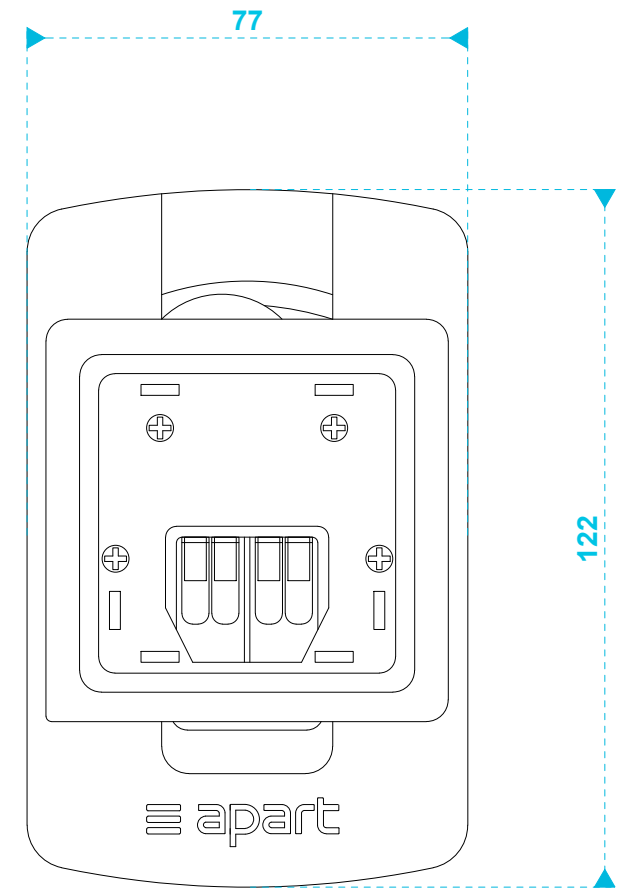

model name	product type	file modification date	unit of measurement
MASKC bracket (front view)	loudspeaker bracket	2017-06-09	mm

model name

MASKC bracket (side view)

product type

loudspeaker bracket

file modification date

2017-06-09

unit of measurement

mm

model name	product type	file modification date	unit of measurement
MASKC bracket (top & bottom)	loudspeaker bracket	2017-06-09	mm