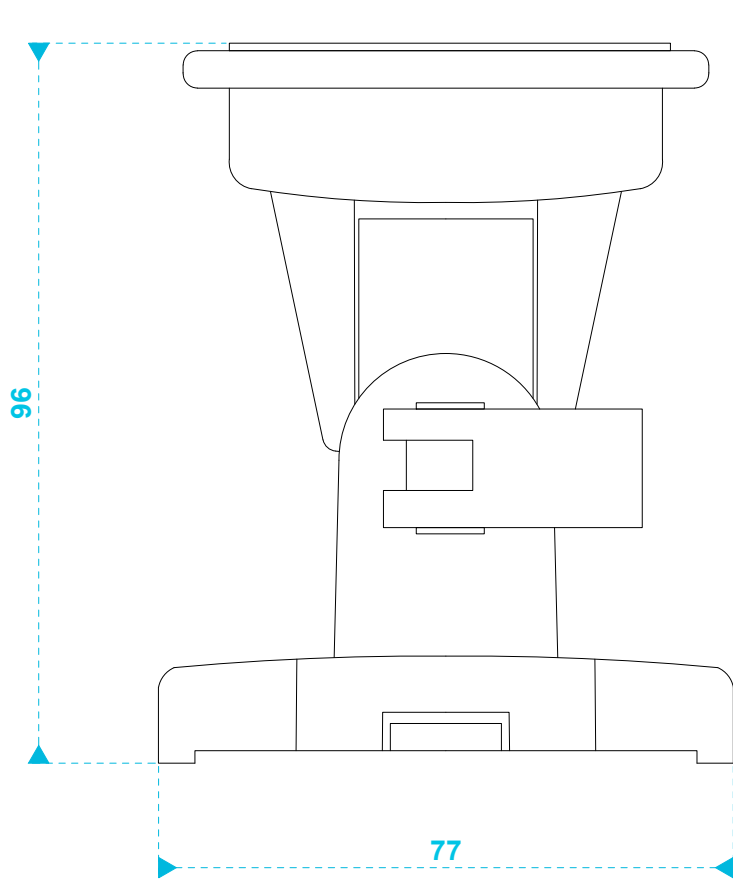

model name	product type	file modification date	unit of measurement
MASKC bracket (front view)	loudspeaker bracket	2017-06-09	mm

model name

MASKC bracket (side view)

product type

loudspeaker bracket

file modification date

2017-06-09

unit of measurement

mm

model name	product type	file modification date	unit of measurement
MASKC bracket (top & bottom)	loudspeaker bracket	2017-06-09	mm