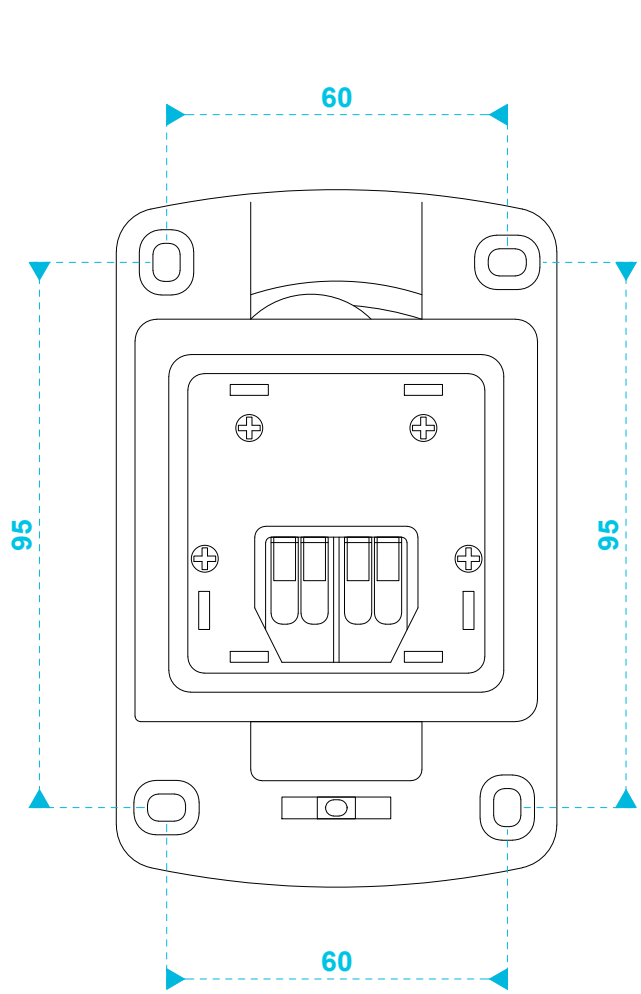

model name	product type	file modification date	unit of measurement
MASKC bracket (front view)	loudspeaker bracket	2017-06-09	mm

model name

MASKC bracket (side view)

product type

loudspeaker bracket

file modification date

2017-06-09

unit of measurement

mm

model name	product type	file modification date	unit of measurement
MASKC bracket (top & bottom)	loudspeaker bracket	2017-06-09	mm