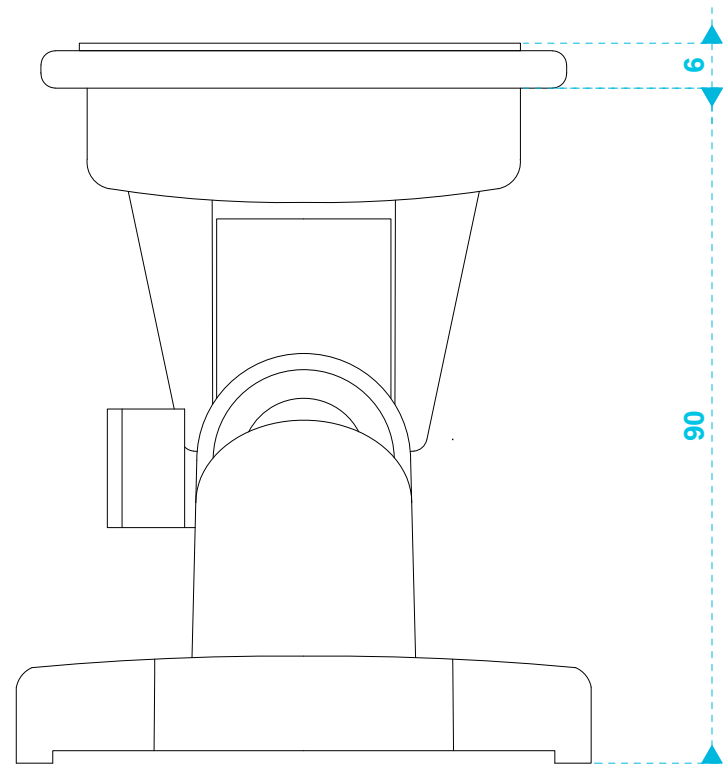

model name	product type	file modification date	unit of measurement
MASKC bracket (front view)	loudspeaker bracket	2017-06-09	mm

model name

MASKC bracket (side view)

product type

loudspeaker bracket

file modification date

2017-06-09

unit of measurement

mm

model name	product type	file modification date	unit of measurement
MASKC bracket (top & bottom)	loudspeaker bracket	2017-06-09	mm