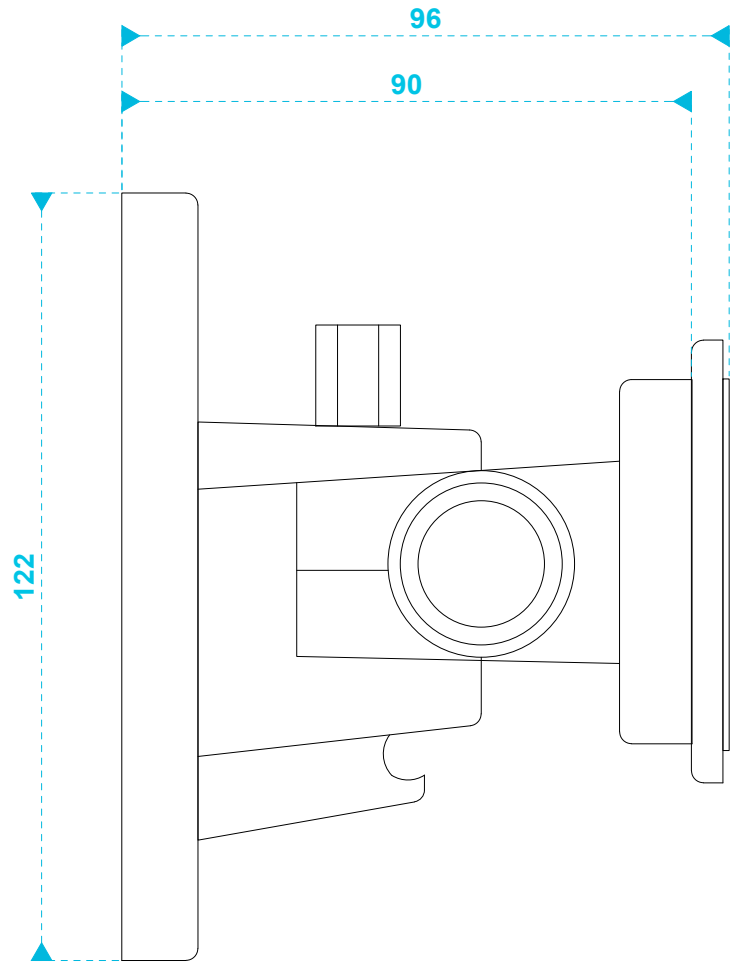

model name	product type	file modification date	unit of measurement
MASKC bracket (front view)	loudspeaker bracket	2017-06-09	mm

model name

MASKC bracket (side view)

product type

loudspeaker bracket

file modification date