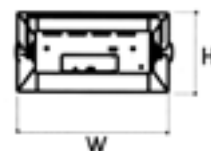

LUZ FRÍA 2X55W LFS-2/55

L	W	H	⚠	📦
270(10.63")	750(29.55")	325(12.80")	10.5(23.15lbs)	750x280x180 (29.53"x11.02"x7.09")

L Length. W Width. H Height (mm) ⚠ Weight (Kg) 📦 Package dimensions (mm)

Photometric Data* LUZ FRÍA STUDIO LFS-2/55

LUZ FRÍA 4X55W LFS-4/55 PAN

L	W	H	⚠	📦
270(10.63")	1370(53.97")	362(14.26")	21.0(46.30lbs)	1200x450x250 (47.24"x17.72"x9.84")

L Length. W Width. H Height (mm) ⚠ Weight (Kg) 📦 Package dimensions (mm)

Photometric Data* LUZ FRÍA STUDIO LFS-4/55 Pan