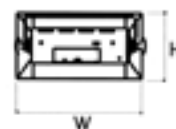

LUZ FRÍA 2X55W LFS-2/55

L	W	H	⚠	📦
270(10.63")	750(29.55")	325(12.80")	10.5(23.15lbs)	750x280x180 (29.53"x11.02"x7.09")

L Length. W Width. H Height (mm) ⚠ Weight (Kg) 📦 Package dimensions (mm)

Photometric Data* LUZ FRÍA STUDIO LFS-2/55

Distance (mts)	1.00	2.00	3.00	4.00	5.00
Luminance (lux)	3200	810	350	190	110

*With 2 Dulux L 55W Osram lamps

ACCESSORIES

4/55W PAN Compact Fluorescent Lamps

MODEL LFS-4/55 PAN

LAMPS

Code	Description	Watts	Life Hs.	K°	Application
Dulux L 55/32	Osram Dulux L	55	10.000	3200	Indoor
Dulux L 55/12	Osram Dulux L	55	10.000	5500	Daylight
Studioline	Osram Studioline	55	10.000	3200	Indoor

LUZ FRÍA 4X55W LFS-4/55 PAN

L	W	H	⚠	📦
270(10.63")	1370(53.97")	362(14.26")	21.0(46.30lbs)	1200x450x250 (47.24"x17.72"x9.84")

L Length. W Width. H Height (mm) ⚠ Weight (Kg) 📦 Package dimensions (mm)

Photometric Data* LUZ FRÍA STUDIO LFS-4/55 Pan