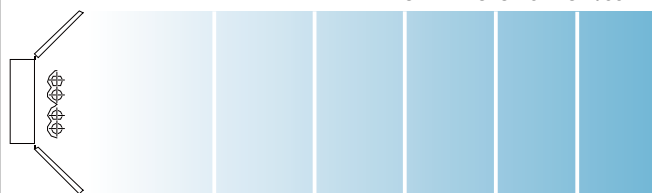

LUZ FRÍA 2X55W LFS-2/55

L	W	H	⚠	📦
270(10.63")	750(29.55")	325(12.80")	10.5(23.15lbs)	750x280x180 (29.53"x11.02"x7.09")

L Length. W Width. H Height (mm) ⚠ Weight (Kg) 📦 Package dimensions (mm)

Photometric Data* LUZ FRÍA STUDIO LFS-2/55