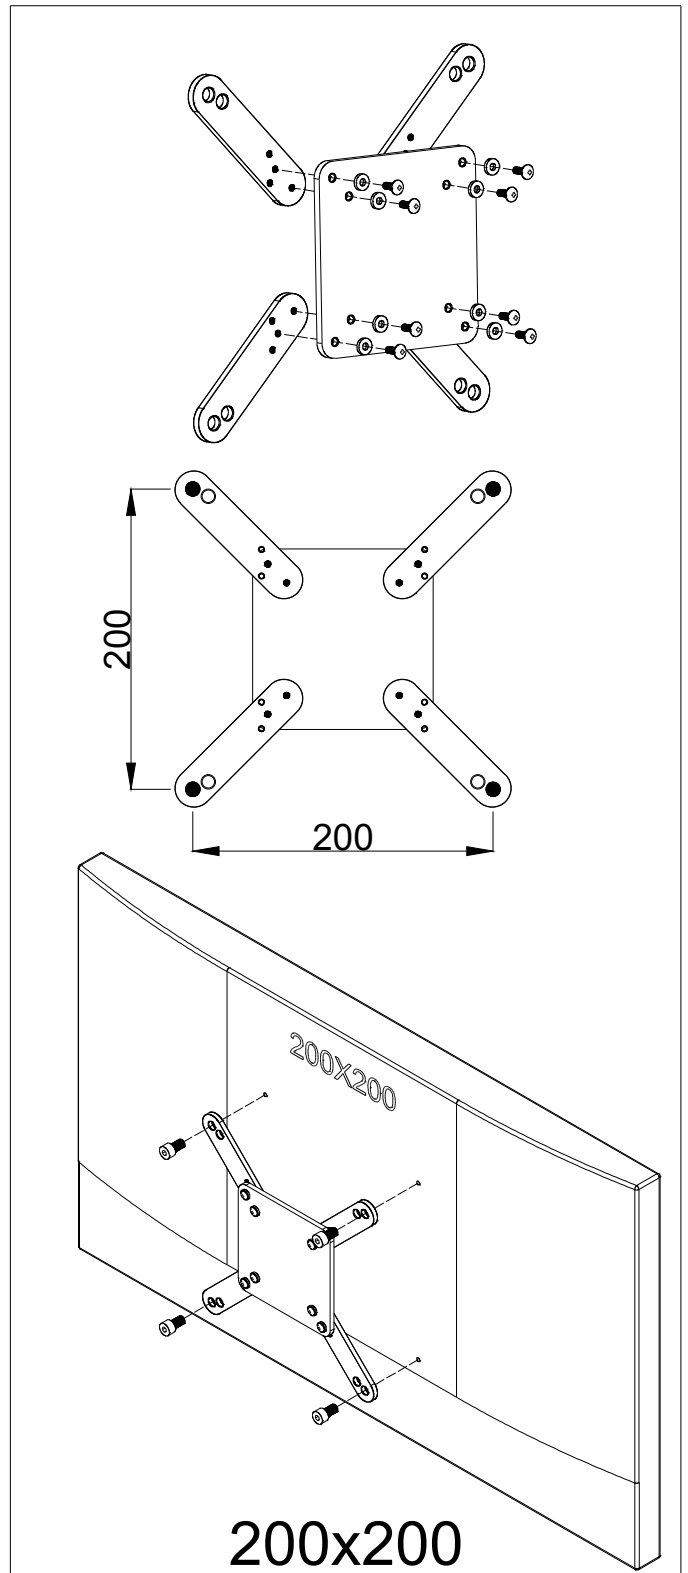

# KUDO® KS-512 VESA Mounting Adapter 100/200

\*Suitable for KCP-886(VESA Screen Truss Mount) and KCP-879(Monitor Arm W/Burger Coupler)