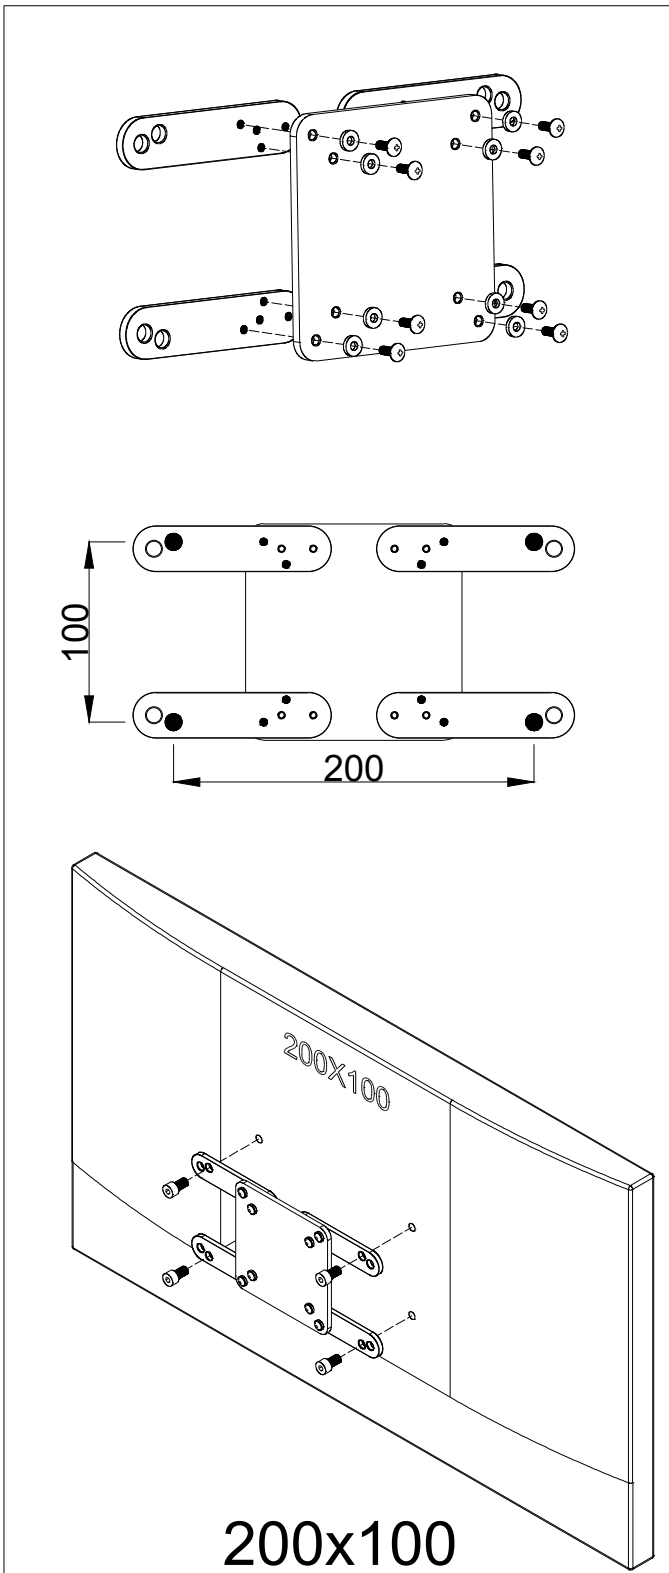

# KUDO® KS-512 VESA Mounting Adapter 100/200

\*Suitable for KCP-886(VESA Screen Truss Mount) and KCP-879(Monitor Arm W/Burger Coupler)