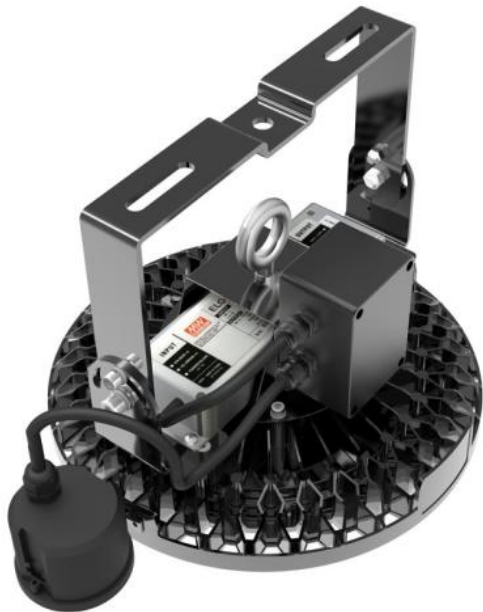

KPT-BKT2-UFO

Small Bracket used on KMHD240

Product Overview

Wall-mount bracket accessory for Nimbus LED circular high bay

Specifications

Barcode

5060063426167

Unit D2 Kennetside, Bone Lane
Newbury, Berkshire

T: 01635 523 713 E: sales@kosnic.com W: <http://www.kosnic.com>

Packaging

Outer Box Length (mm)	660
Outer Box Width (mm)	390
Outer Box Height (mm)	410
Volume	0.105534
Box Quantity	12
Outer Box Weight (kg)	14