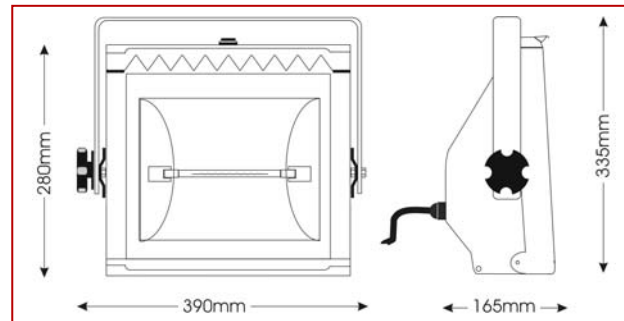

Also for larger venues, this 1000W symmetric floodlight produces a wide, even wash of light for general lighting purposes. Each unit is complete with a safety glass and a double microswitch interlock for safe lamp replacement. The modular design enables several units to be coupled together to form a compartment batten.

A colour frame, safety glass and 1.5m mains cable is included as a standard.

**To special order also available
with extended front-door**

LDR
luci della ribalta

Luci della Ribalta srl
Via Berna 14
46042 Castel Goffredo (MN), Italy
tel: +39 0376 771777
fax: +39 0376 772140
www.ldr.it info@ldr.it

Issue: ap ©2006. LDR reserves the right to alter the specification without prior notice.