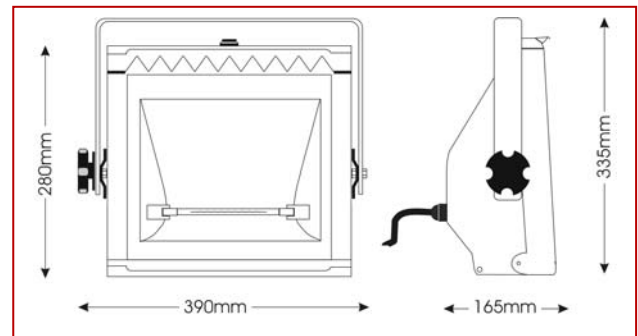

Operational data

Working position	max. tilting $\pm 180^\circ$ from vertical
Positional adjustment	tilt lock on one side

Lamp types

625W	P2/10 R7s 230/240V 3200K 150 hrs
1000W	P2/7 R7s 230/240V 3200K 200 hrs
1250W	P2/12 R7s 230/240V 3200K 200 hrs

LDR recommends Philips lamps

Accessories

Lamps	see above
Spare metal colour frame	■20100112 □20100112B ■20100112C
Spare clear safety glass	20101412
4-leaf barndoor	■20100492 □20100492B ■20100492C
3-leaf barndoor	■20100612 □20100612B ■20100612C
2-leaf barndoor	■20100512 □20100512B ■20100512C
Kit for square mounting	20101912
Kit for linear mounting 2/3 Innos	20102612
Kit for linear mounting 4 Innos	20102614
Hook clamp	20100900
Alu-grip clamp	20101100
Safety bond	20101200

Photometric data

Horizontal											P2/7
Beam dia.	4.8	7.2	9.5	11.9	14.3	16.7	19.1	21.5	23.8	m	
lux	4688	2083	1172	750	521	383	293	231	188		
Distance	2	3	4	5	6	7	8	9	10	m	

Vertical										
Beam dia.	5.7	8.6	11.4	14.3	17.1	20.0	22.9	25.7	28.6	m
lux	4950	2200	1238	792	550	404	309	244	198	
Distance	2	3	4	5	6	7	8	9	10	m

LUCI DELLA RIBALTA PROFESSIONAL LIGHTING PRODUCTS

inno® A1000

625W - 1250W

asymmetric floodlight

part number: ■10806050 □10806051 ■10806052

This asymmetric 1Kw floodlight evenly illuminates a backcloth, cyclorama or scenic pieces from an oblique angle in larger venues.

Each unit has a hinged front access door and a double-microswitch interlock for safe lamp replacement. The modular design enables several units to be coupled together to form a compartment batten.

A colour frame, safety glass and 1.5m mains cable is also included for each unit.

**To special order also available
with extended front-door**

Luci della Ribalta srl
Via Berna 14
46042 Castel Goffredo (MN), Italy
tel: +39 0376 771777
fax: +39 0376 772140
www.ldr.it info@ldr.it

Issue: ap ©2006. LDR reserves the right to alter the specification without prior notice.