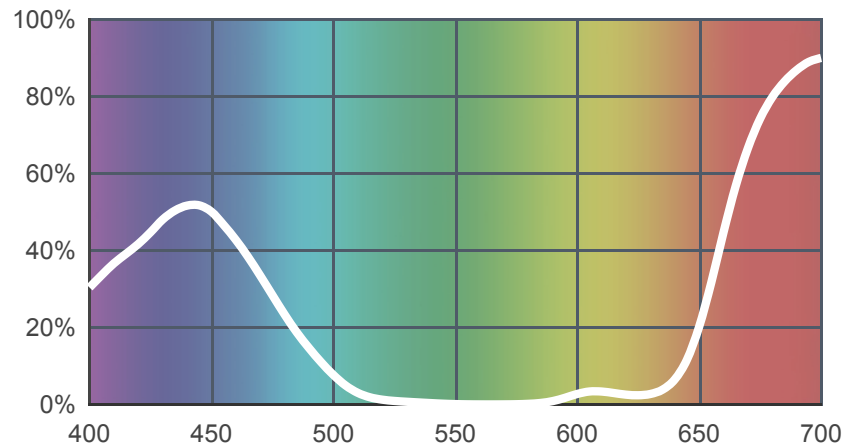

798 Chrysalis Pink

[View on leefilters.com](#) / [Find a Dealer](#)

A new deeper lavender with a dash of rose blusher.

	Source C 6774K	Tungsten 3200K
Transmission Y	3.8%	3.5%
x	0.191	0.302
y	0.061	0.122
Absorption	1.42	1.46

Light transmitted (Y%)
for each colour
wavelength (nm)

Dimming Source Preview

Created by **Chris Ellis** as a part of The Designer Series.

Rolls:

- **1" Core** 7.62m x 1.22m (25' x 48")
- **2" Core** 7.62m x 1.22m (25' x 48")
- **Quick Roll** Length 7.62m (25') x any width between 2.5cm - 1.17m (1" x 48")

Sheets:

- **Full Sheet** 1.22m x 0.53m (48" x 21")
USA: Full Sheets by special order only.
- **Half Sheet** 0.61m x 0.53m (24" x 21")

Pre-Cut Packs:

- Not available in a pack