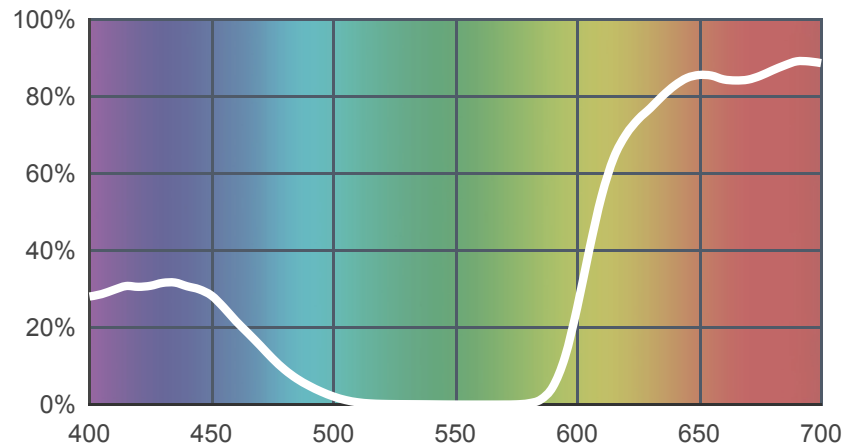

# 793 Vanity Fair

[View on leefilters.com](#) / [Find a Dealer](#)

A rich glamorous pink, good for use on special occasions.

	Source C 6774K	Tungsten 3200K
Transmission Y	12%	16.8%
x	0.419	0.591
y	0.17	0.258
Absorption	0.92	0.77

Light transmitted (Y%)  
for each colour  
wavelength (nm)

### Rolls:

- **1" Core** 7.62m x 1.22m (25' x 48")
- **2" Core** 7.62m x 1.22m (25' x 48")
- **Quick Roll** Length 7.62m (25') x any width between 2.5cm - 1.17m (1" x 48")

### Sheets:

- **Full Sheet** 1.22m x 0.53m (48" x 21")  
USA: Full Sheets by special order only.
- **Half Sheet** 0.61m x 0.53m (24" x 21")