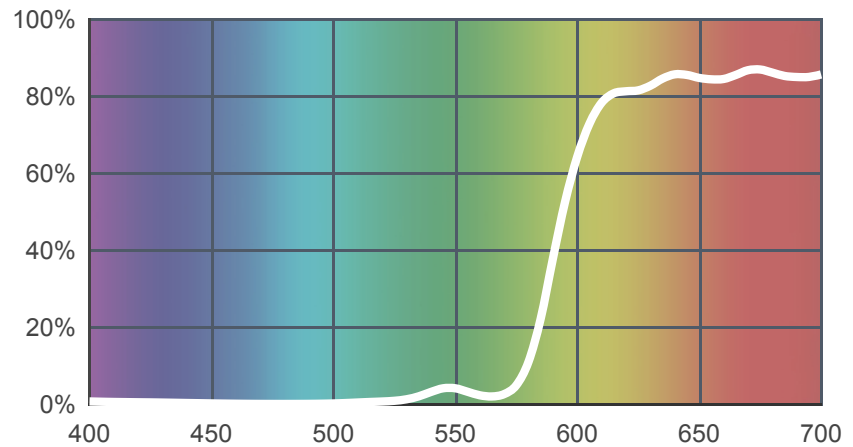

781 Terry Red

[View on leefilters.com](#) / [Find a Dealer](#)

A strong amber red that works well when used against deep reds and dark ambers, in wash combinations and on cycloramas.

	Source C 6774K	Tungsten 3200K
Transmission Y	19.1%	26%
x	0.643	0.659
y	0.348	0.338
Absorption	0.72	0.59

Light transmitted (Y%)
for each colour
wavelength (nm)

Dimming Source Preview

Created by **Andy Liddle** as a part of The Designer Series.

Rolls:

- **1" Core** 7.62m x 1.22m (25' x 48")
- **2" Core** 7.62m x 1.22m (25' x 48")
- **Quick Roll** Length 7.62m (25') x any width between 2.5cm - 1.17m (1" x 48")

Sheets:

- **Full Sheet** 1.22m x 0.53m (48" x 21")
USA: Full Sheets by special order only.
- **Half Sheet** 0.61m x 0.53m (24" x 21")

Pre-Cut Packs:

- **DJ Pack 2**