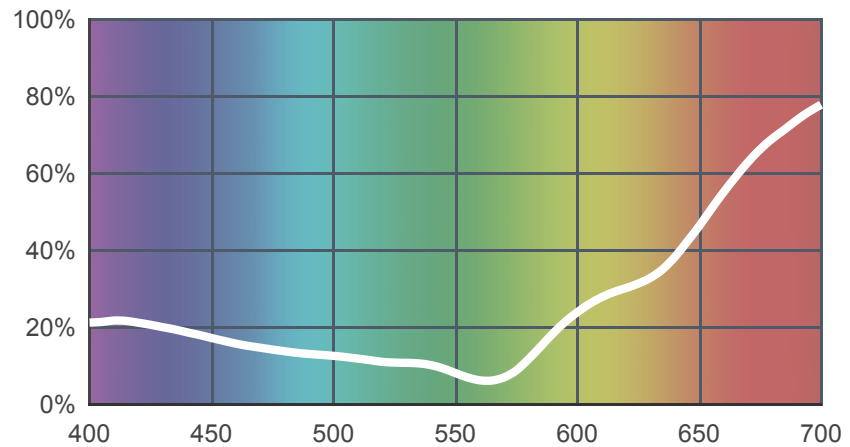

748 Seedy Pink

[View on leefilters.com](#) / [Find a Dealer](#)

A smoky pink. Good for tungsten on skin tones.

	Source C 6774K	Tungsten 3200K
Transmission Y	14.8%	16.8%
x	0.371	0.514
y	0.263	0.336
Absorption	0.83	0.77

Light transmitted (Y%)
for each colour
wavelength (nm)

Dimming Source Preview

Created by **Chris Davey** as a part of The Designer Series.

Rolls:

- **1" Core** 7.62m x 1.22m (25' x 48")
- **2" Core** 7.62m x 1.22m (25' x 48")
- **Quick Roll** Length 7.62m (25') x any width between 2.5cm - 1.17m (1" x 48")

Sheets:

- **Full Sheet** 1.22m x 0.53m (48" x 21")
USA: Full Sheets by special order only.
- **Half Sheet** 0.61m x 0.53m (24" x 21")

Pre-Cut Packs:

- Not available in a pack