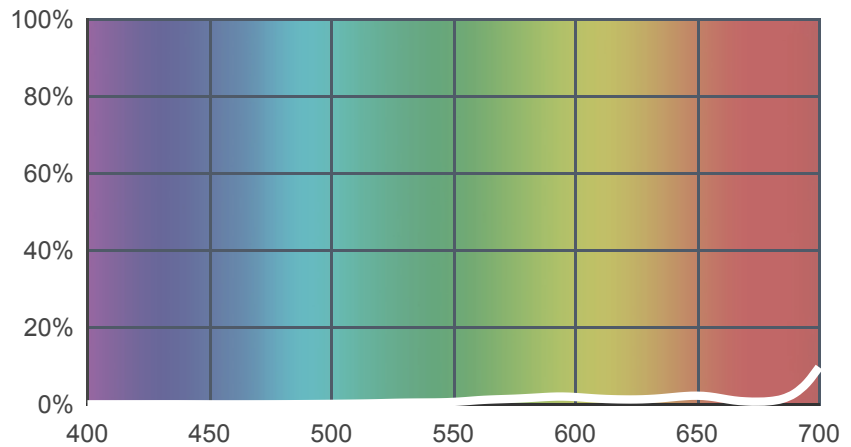

# 746 Brown

[View on leefilters.com](#) / [Find a Dealer](#)

To give a murky, dirty feel to tungsten. A darker, less pink chocolate.

	Source C 6774K	Tungsten 3200K
Transmission Y	1.5%	1.3%
x	0.498	0.563
y	0.437	0.148
Absorption	1.82	1.9

Light transmitted (Y%)  
for each colour  
wavelength (nm)

### Rolls:

- **1" Core** 7.62m x 1.22m (25' x 48")
- **2" Core** 7.62m x 1.22m (25' x 48")
- **Quick Roll** Length 7.62m (25') x any width between 2.5cm - 1.17m (1" x 48")

### Sheets:

- **Full Sheet** 1.22m x 0.53m (48" x 21")  
USA: Full Sheets by special order only.
- **Half Sheet** 0.61m x 0.53m (24" x 21")