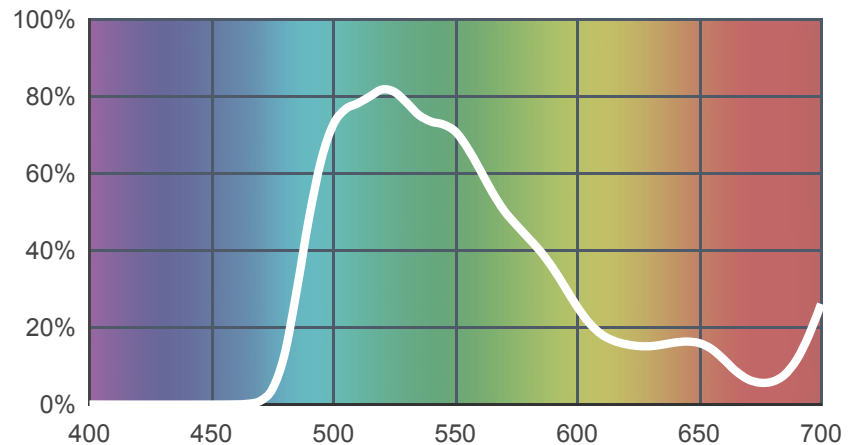

738 JAS Green

[View on leefilters.com](http://leefilters.com) / [Find a Dealer](#)

A rich yellowish green. Useful as a concert stage wash where darker skin tone, costume and set are a consideration.

	Source C 6774K	Tungsten 3200K
Transmission Y	52.3%	47.4%
x	0.315	0.367
y	0.587	0.572
Absorption	0.28	0.32

Light transmitted (Y%)
for each colour
wavelength (nm)

Dimming Source Preview

Available as a **High Temperature** filter. Created by **Andy Liddle** as a part of The Designer Series.

Rolls:

- **1" Core** 7.62m x 1.22m (25' x 48")
- **2" Core** 7.62m x 1.22m (25' x 48")
- **High Temperature** 4m x 1.17m (13' x 46")
- **Quick Roll** Length 7.62m (25') x any width between 2.5cm - 1.17m (1" x 48")

Sheets:

- **Full Sheet** 1.22m x 0.53m (48" x 21")
USA: Full Sheets by special order only.
- **Half Sheet** 0.61m x 0.53m (24" x 21")
- **High Temperature** 0.56m x 0.53m (22" x 21")

Pre-Cut Packs:

- **Quick Location Pack**
- **Master Location Pack**