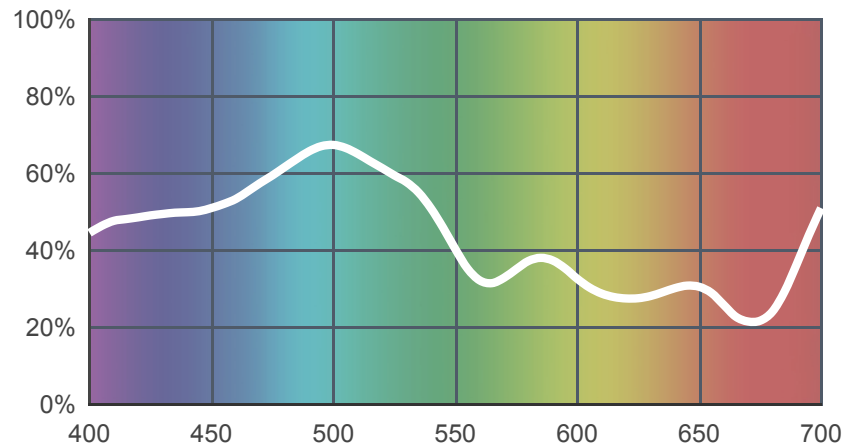

728 Steel Green

[View on leefilters.com](#) / [Find a Dealer](#)

Approaching storms. Overcast days. Cold steely light. Malevolent moonlight.

	Source C 6774K	Tungsten 3200K
Transmission Y	45.9%	41.4%
x	0.256	0.358
y	0.302	0.402
Absorption	0.34	0.38

Light transmitted (Y%)
for each colour
wavelength (nm)

Dimming Source Preview

Created by **Rick Fisher** as a part of The Designer Series.

Rolls:

- **1" Core** 7.62m x 1.22m (25' x 48")
- **2" Core** 7.62m x 1.22m (25' x 48")
- **Quick Roll** Length 7.62m (25') x any width between 2.5cm - 1.17m (1" x 48")

Sheets:

- **Full Sheet** 1.22m x 0.53m (48" x 21")
USA: Full Sheets by special order only.
- **Half Sheet** 0.61m x 0.53m (24" x 21")

Pre-Cut Packs:

- Not available in a pack