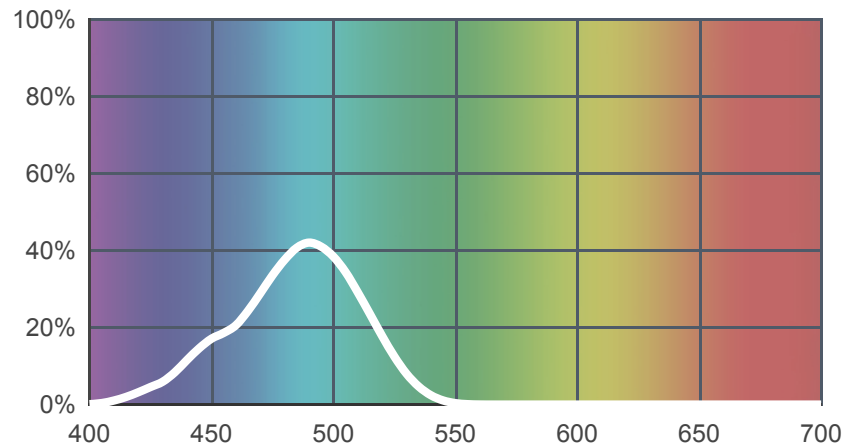

727 QFD Blue

[View on leefilters.com](#) / [Find a Dealer](#)

A special version of 729 Scuba Blue which is good for backlighting and swimming pool effects.

	Source C 6774K	Tungsten 3200K
Transmission Y	6.6%	4.3%
x	0.109	0.099
y	0.21	0.292
Absorption	1.18	1.37

Light transmitted (Y%)
for each colour
wavelength (nm)

Dimming Source Preview

Created by **Peter Fisker** as a part of The Designer Series.

Rolls:

- **1" Core** 7.62m x 1.22m (25' x 48")
- **2" Core** 7.62m x 1.22m (25' x 48")
- **Quick Roll** Length 7.62m (25') x any width between 2.5cm - 1.17m (1" x 48")

Sheets:

- **Full Sheet** 1.22m x 0.53m (48" x 21")
USA: Full Sheets by special order only.
- **Half Sheet** 0.61m x 0.53m (24" x 21")

Pre-Cut Packs:

- Not available in a pack