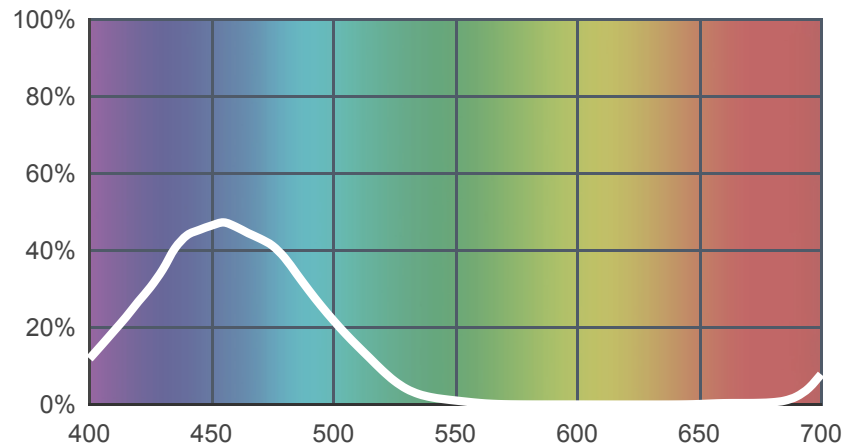

722 Bray Blue

[View on leefilters.com](#) / [Find a Dealer](#)

A purer blue with very little red in it.

	Source C 6774K	Tungsten 3200K
Transmission Y	5.2%	3.1%
x	0.139	0.136
y	0.085	0.132
Absorption	1.28	1.5

Light transmitted (Y%)
for each colour
wavelength (nm)

Dimming Source Preview

Created by **Chris Davey** as a part of The Designer Series.

Rolls:

- **1" Core** 7.62m x 1.22m (25' x 48")
- **2" Core** 7.62m x 1.22m (25' x 48")

Sheets:

- **Full Sheet** 1.22m x 0.53m (48" x 21")
USA: Full Sheets by special order only.
- **Half Sheet** 0.61m x 0.53m (24" x 21")

Pre-Cut Packs:

- Not available in a pack