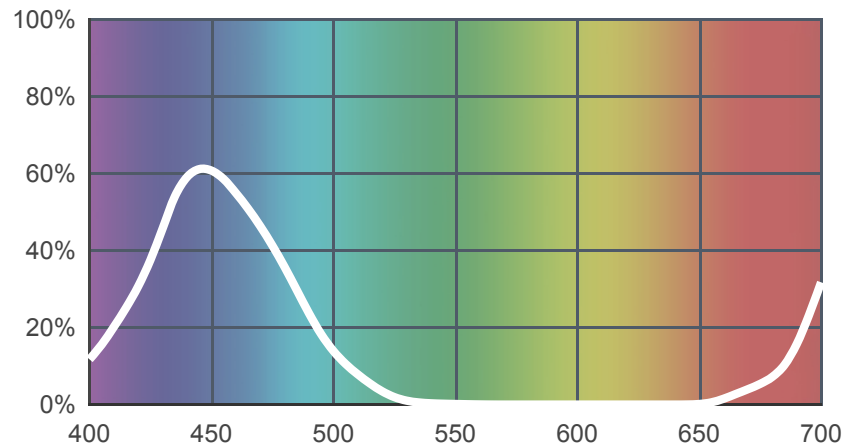

716 Mikkel Blue

[View on leefilters.com](http://leefilters.com) / [Find a Dealer](#)

A romantic blue to produce a night effect.

	Source C 6774K	Tungsten 3200K
Transmission Y	3.9%	2%
x	0.146	0.147
y	0.054	0.073
Absorption	1.41	1.71

Light transmitted (Y%)
for each colour
wavelength (nm)

Dimming Source Preview

Available as a **High Temperature** filter. Created by **Jakob Holst** as a part of The Designer Series.

Rolls:

- **1" Core** 7.62m x 1.22m (25' x 48")
- **2" Core** 7.62m x 1.22m (25' x 48")
- **High Temperature** 4m x 1.17m (13' x 46")
- **Quick Roll** Length 7.62m (25') x any width between 2.5cm - 1.17m (1" x 48")

Sheets:

- **Full Sheet** 1.22m x 0.53m (48" x 21")
USA: Full Sheets by special order only.
- **Half Sheet** 0.61m x 0.53m (24" x 21")
- **High Temperature** 0.56m x 0.53m (22" x 21")

Pre-Cut Packs:

- Not available in a pack