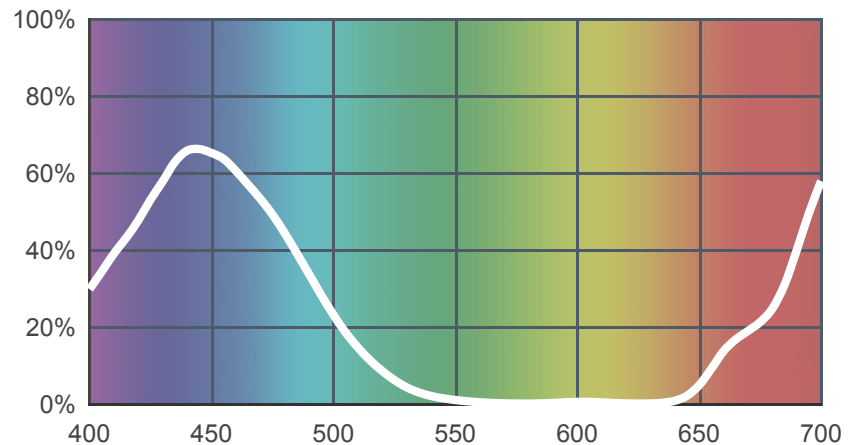

715 Cabana Blue

[View on leefilters.com](http://leefilters.com) / [Find a Dealer](#)

A deep blue that still has enough transmission to work encouragingly well on television.

	Source C 6774K	Tungsten 3200K
Transmission Y	6.8%	4.3%
x	0.152	0.175
y	0.075	0.122
Absorption	1.17	1.37

Light transmitted (Y%)
for each colour
wavelength (nm)

Dimming Source Preview

Available as a **High Temperature** filter. Created by **Patrick Woodroffe** as a part of The Designer Series.

Rolls:

- **1" Core** 7.62m x 1.22m (25' x 48")
- **2" Core** 7.62m x 1.22m (25' x 48")
- **High Temperature** 4m x 1.17m (13' x 46")
- **Quick Roll** Length 7.62m (25') x any width between 2.5cm - 1.17m (1" x 48")

Sheets:

- **Full Sheet** 1.22m x 0.53m (48" x 21")
USA: Full Sheets by special order only.
- **Half Sheet** 0.61m x 0.53m (24" x 21")
- **High Temperature** 0.56m x 0.53m (22" x 21")

Pre-Cut Packs:

- Not available in a pack