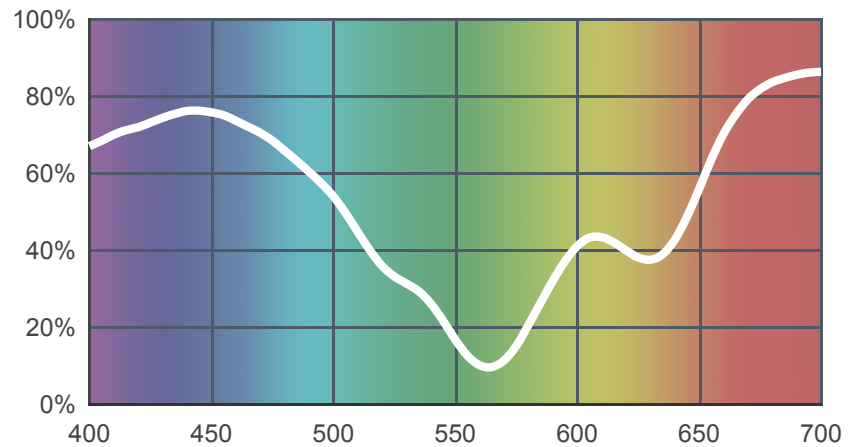

705 Lily Frost

[View on leefilters.com](#) / [Find a Dealer](#)

Smooths PAR or flood washes of large areas. Useful for houselights and a good colour wash for evening events.

	Source C 6774K	Tungsten 3200K
Transmission Y	38.5%	37.9%
x	0.264	0.397
y	0.217	0.318
Stop Value	1 1/3	1 1/3

Light transmitted (Y%)
for each colour
wavelength (nm)

Dimming Source Preview

Created by **Durgam Marengi** as a part of The Designer Series.

Rolls:

- **1" Core** 7.62m x 1.22m (25' x 48")
- **2" Core** 7.62m x 1.22m (25' x 48")
- **Quick Roll** Length 7.62m (25') x any width between 2.5cm - 1.17m (1" x 48")

Sheets:

- **Full Sheet** 1.22m x 0.53m (48" x 21")
USA: Full Sheets by special order only.
- **Half Sheet** 0.61m x 0.53m (24" x 21")

Pre-Cut Packs:

- Not available in a pack