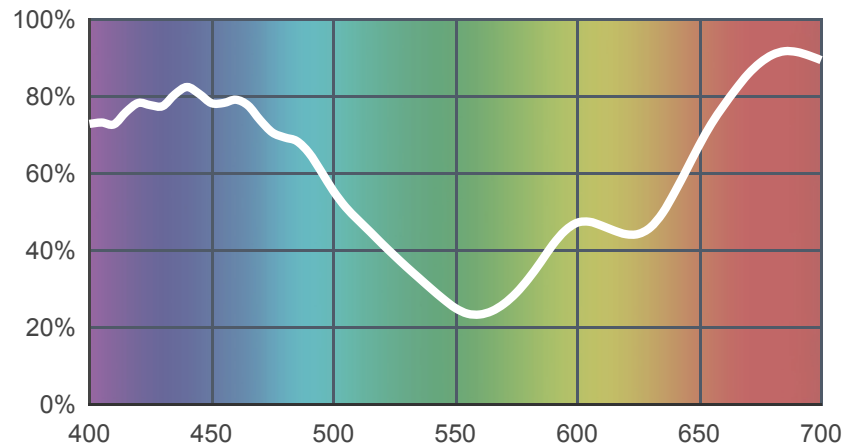

# 704 Lily

[View on leefilters.com](#) / [Find a Dealer](#)

A cool lavender with little red content. Good for romantic evening exteriors.

	Source C 6774K	Tungsten 3200K
Transmission Y	40%	38.8%
x	0.267	0.404
y	0.221	0.322
Absorption	0.4	0.41

Light transmitted (Y%)  
for each colour  
wavelength (nm)

### Rolls:

- **1" Core** 7.62m x 1.22m (25' x 48")
- **2" Core** 7.62m x 1.22m (25' x 48")
- **Quick Roll** Length 7.62m (25') x any width between 2.5cm - 1.17m (1" x 48")

### Sheets:

- **Full Sheet** 1.22m x 0.53m (48" x 21")  
USA: Full Sheets by special order only.
- **Half Sheet** 0.61m x 0.53m (24" x 21")