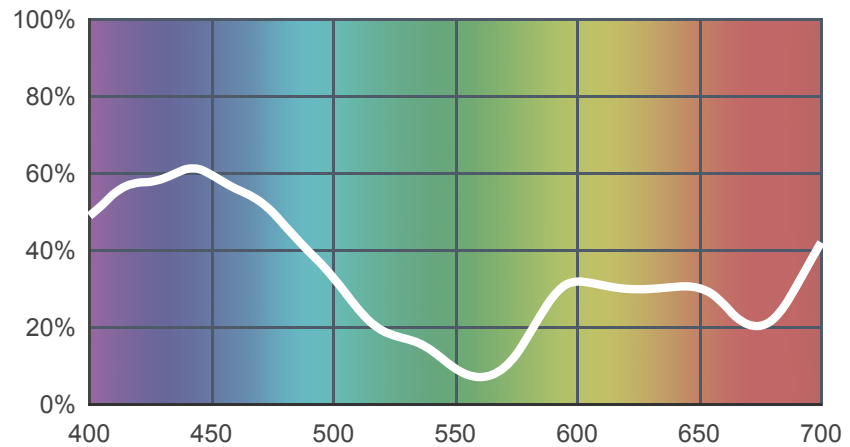

703 Cold Lavender

[View on leefilters.com](#) / [Find a Dealer](#)

A colour that would be great for front / key lighting and that works well with 152 Pale Gold.

	Source C 6774K	Tungsten 3200K
Transmission Y	20.4%	20.4%
x	0.255	0.39
y	0.181	0.286
Absorption	0.69	0.69

Light transmitted (Y%)
for each colour
wavelength (nm)

Dimming Source Preview

Created by **Peter Fisker** as a part of The Designer Series.

Rolls:

- **1" Core** 7.62m x 1.22m (25' x 48")
- **2" Core** 7.62m x 1.22m (25' x 48")
- **Quick Roll** Length 7.62m (25') x any width between 2.5cm - 1.17m (1" x 48")

Sheets:

- **Full Sheet** 1.22m x 0.53m (48" x 21")
USA: Full Sheets by special order only.
- **Half Sheet** 0.61m x 0.53m (24" x 21")

Pre-Cut Packs:

- Not available in a pack