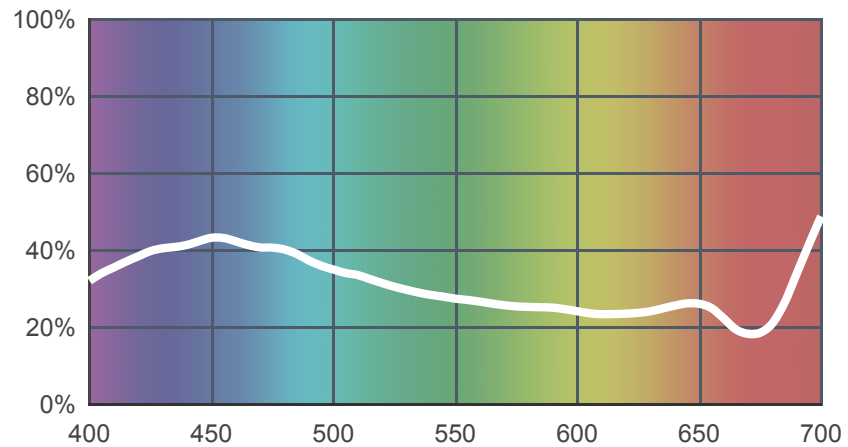

603 Moonlight White

[View on leefilters.com](#) / [Find a Dealer](#)

	Source C 6774K	Tungsten 3200K
Transmission Y	28.3%	27.3%
x	0.268	0.38
y	0.271	0.373
Absorption	0.55	0.56

Light transmitted (Y%)
for each colour
wavelength (nm)

Dimming Source Preview

Created by **Declan Randall** as a part of The Designer Series.

Rolls:

- **1" Core** 7.62m x 1.22m (25' x 48")
- **2" Core** 7.62m x 1.22m (25' x 48")
- **Quick Roll** Length 7.62m (25') x any width between 2.5cm - 1.17m (1" x 48")

Sheets:

- **Full Sheet** 1.22m x 0.53m (48" x 21")
USA: Full Sheets by special order only.
- **Half Sheet** 0.61m x 0.53m (24" x 21")

Pre-Cut Packs:

- Not available in a pack

LEE Filters