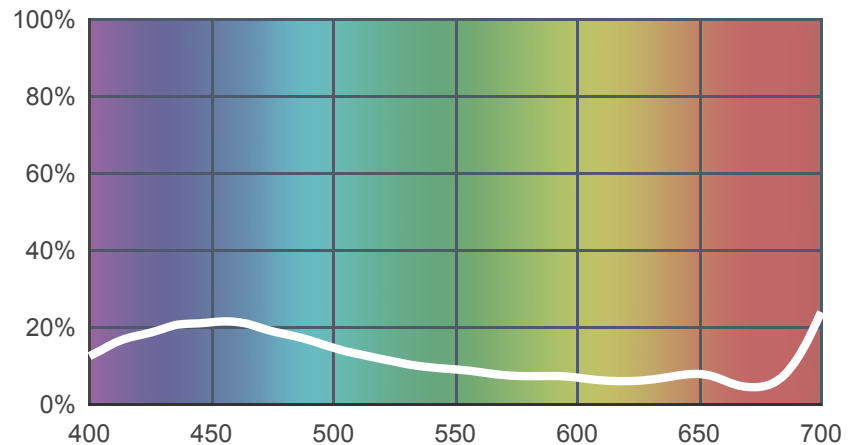

600 Arctic White

[View on leefilters.com](#) / [Find a Dealer](#)

	Source C 6774K	Tungsten 3200K
Transmission Y	9.5%	8.7%
x	0.23	0.332
y	0.223	0.337
Absorption	1.02	1.06

Light transmitted (Y%)
for each colour
wavelength (nm)

Dimming Source Preview

Created by **Declan Randall** as a part of The Designer Series.

Rolls:

- **1" Core** 7.62m x 1.22m (25' x 48")
- **2" Core** 7.62m x 1.22m (25' x 48")
- **Quick Roll** Length 7.62m (25') x any width between 2.5cm - 1.17m (1" x 48")

Sheets:

- **Full Sheet** 1.22m x 0.53m (48" x 21")
USA: Full Sheets by special order only.
- **Half Sheet** 0.61m x 0.53m (24" x 21")

Pre-Cut Packs:

- Not available in a pack