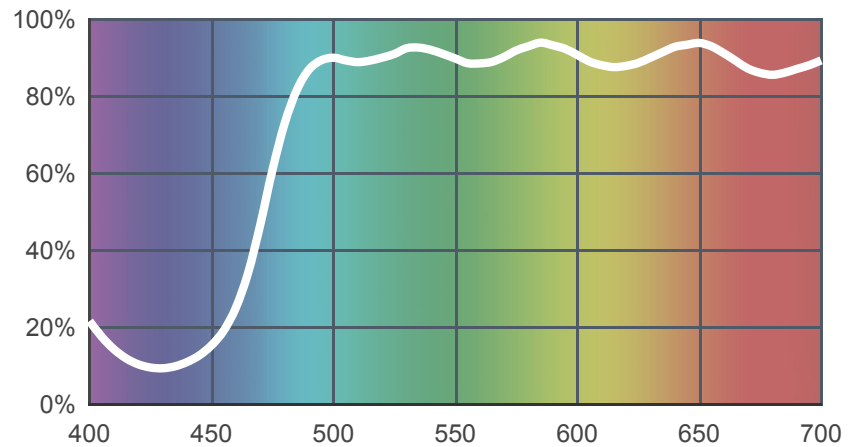

513 Ice and a Slice

[View on leefilters.com](#) / [Find a Dealer](#)

	Source C 6774K	Tungsten 3200K
Transmission Y	87.1%	88.4%
x	0.38	0.465
y	0.447	0.456
Absorption	0.06	0.05

Light transmitted (Y%)
for each colour
wavelength (nm)

Dimming Source Preview

Created by **Lucy Carter** as a part of The Designer Series.

Rolls:

- **1" Core** 7.62m x 1.22m (25' x 48")
- **2" Core** 7.62m x 1.22m (25' x 48")
- **Quick Roll** Length 7.62m (25') x any width between 2.5cm - 1.17m (1" x 48")

Sheets:

- **Full Sheet** 1.22m x 0.53m (48" x 21")
USA: Full Sheets by special order only.
- **Half Sheet** 0.61m x 0.53m (24" x 21")

Pre-Cut Packs:

- Not available in a pack

LEE Filters