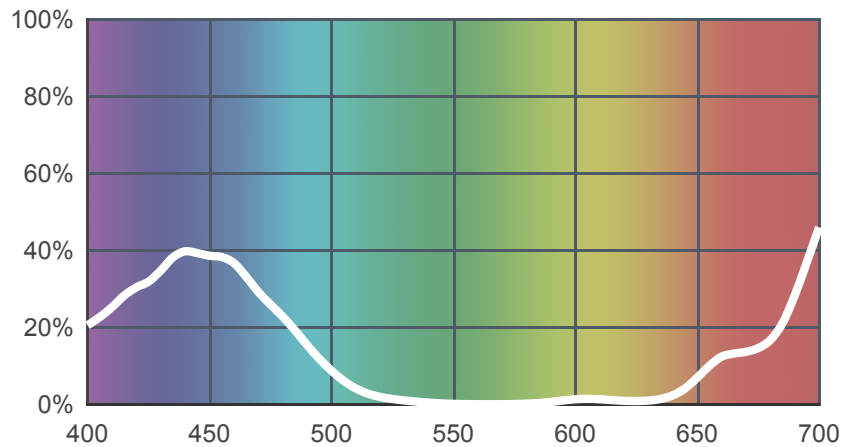

508 Midnight Maya

[View on leefilters.com](#) / [Find a Dealer](#)

A rich, sultry blue. Like Congo Blue, but allowing greater light transmission so more maintenance friendly - fewer gel changes.

	Source C 6774K	Tungsten 3200K
Transmission Y	3%	2.1%
x	0.164	0.217
y	0.061	0.106
Absorption	1.53	1.68

Light transmitted (Y%)
for each colour
wavelength (nm)

Dimming Source Preview

Created by **Tanya Burns** as a part of The Designer Series.

Rolls:

- **1" Core** 7.62m x 1.22m (25' x 48")
- **2" Core** 7.62m x 1.22m (25' x 48")
- **Quick Roll** Length 7.62m (25') x any width between 2.5cm - 1.17m (1" x 48")

Sheets:

- **Full Sheet** 1.22m x 0.53m (48" x 21")
USA: Full Sheets by special order only.
- **Half Sheet** 0.61m x 0.53m (24" x 21")

Pre-Cut Packs:

- Not available in a pack