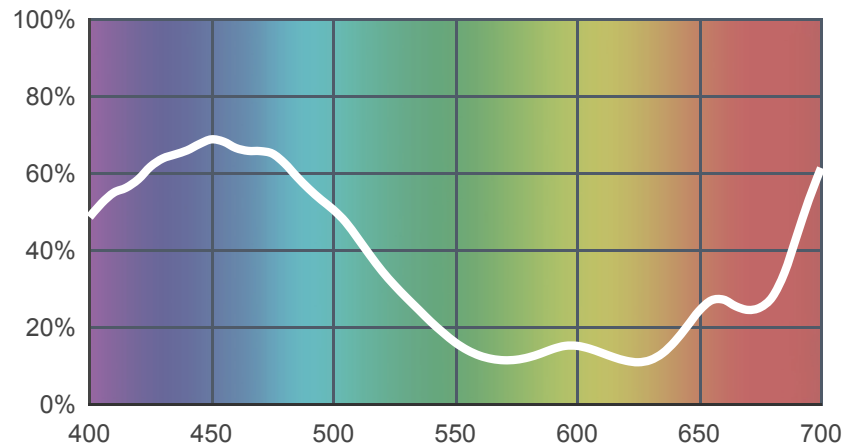

# 500 Double New Colour Blue

[View on leefilters.com](#) / [Find a Dealer](#)

The strongest of the NCB series for dramatic white face and key light where warmer tones than CTB are required.

	Source C 6774K	Tungsten 3200K
Transmission Y	23.3%	20.1%
x	0.2	0.29
y	0.187	0.296
Absorption	0.63	0.7

Light transmitted (Y%)  
for each colour  
wavelength (nm)

Dimming Source Preview

Created by **Mike Robertson** as a part of The Designer Series.

## Rolls:

- **1" Core** 7.62m x 1.22m (25' x 48")
- **2" Core** 7.62m x 1.22m (25' x 48")
- **Quick Roll** Length 7.62m (25') x any width between 2.5cm - 1.17m (1" x 48")

## Sheets:

- **Full Sheet** 1.22m x 0.53m (48" x 21")  
USA: Full Sheets by special order only.
- **Half Sheet** 0.61m x 0.53m (24" x 21")