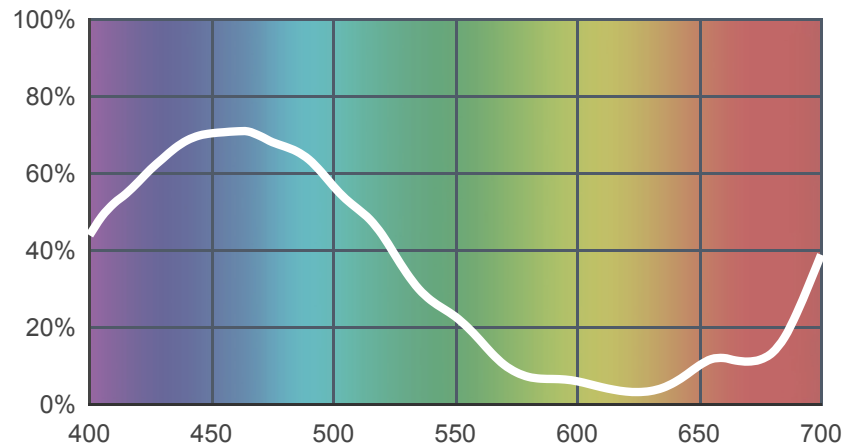

# 352 Glacier Blue

[View on leefilters.com](#) / [Find a Dealer](#)

A cold blue, good for cool atmospheric mood setting.

	Source C 6774K	Tungsten 3200K
Transmission Y	23.4%	18.8%
x	0.171	0.217
y	0.19	0.304
Absorption	0.63	0.73

Light transmitted (Y%)  
for each colour  
wavelength (nm)

Dimming Source Preview

Created by **Declan Randall** as a part of The Designer Series.

## Rolls:

- **1" Core** 7.62m x 1.22m (25' x 48")
- **2" Core** 7.62m x 1.22m (25' x 48")
- **Quick Roll** Length 7.62m (25') x any width between 2.5cm - 1.17m (1" x 48")

## Sheets:

- **Full Sheet** 1.22m x 0.53m (48" x 21")  
USA: Full Sheets by special order only.
- **Half Sheet** 0.61m x 0.53m (24" x 21")