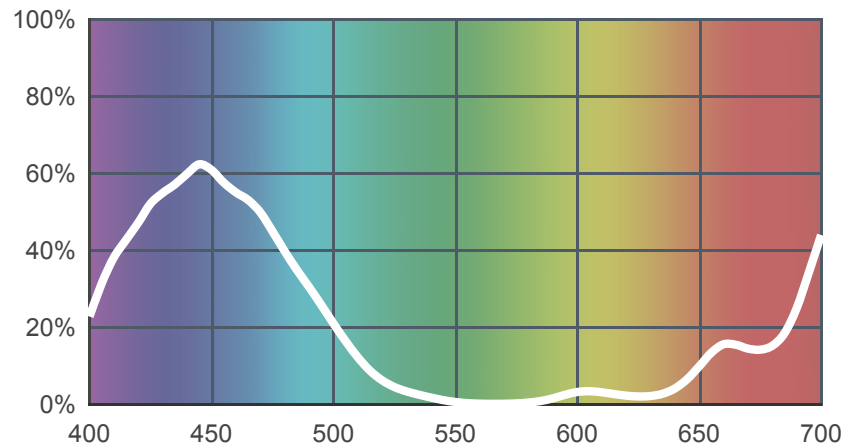

199 Regal Blue

[View on leefilters.com](#) / [Find a Dealer](#)

A deep lavender blue that strongly enhances skin tones.

	Source C 6774K	Tungsten 3200K
Transmission Y	5.4%	3.8%
x	0.161	0.204
y	0.07	0.12
Absorption	1.26	1.42

Light transmitted (Y%)
for each colour
wavelength (nm)

Dimming Source Preview

Rolls:

- **1" Core** 7.62m x 1.22m (25' x 48")
- **2" Core** 7.62m x 1.22m (25' x 48")
- **Quick Roll** Length 7.62m (25') x any width between 2.5cm - 1.17m (1" x 48")

Sheets:

- **Full Sheet** 1.22m x 0.53m (48" x 21")
USA: Full Sheets by special order only.
- **Half Sheet** 0.61m x 0.53m (24" x 21")

Pre-Cut Packs:

- Not available in a pack