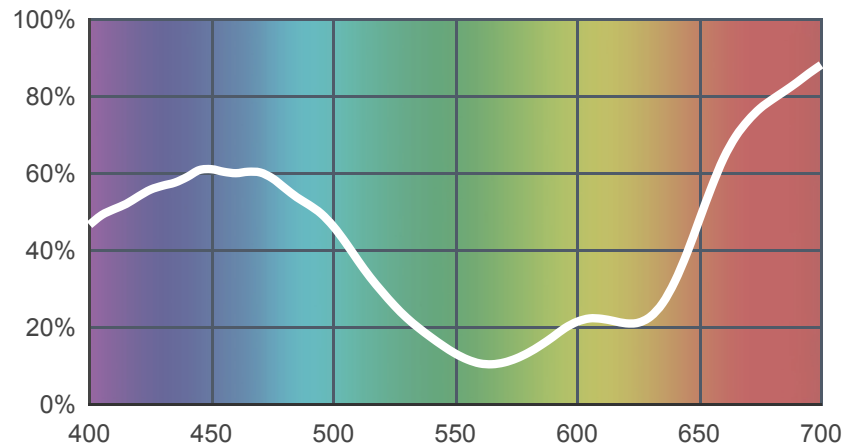

# 194 Surprise Pink

[View on leefilters.com](#) / [Find a Dealer](#)

Good for musicals.

	Source C 6774K	Tungsten 3200K
Transmission Y	22.3%	22.4%
x	0.24	0.364
y	0.183	0.293
Absorption	0.65	0.65

Light transmitted (Y%)  
for each colour  
wavelength (nm)

### Rolls:

- **1" Core** 7.62m x 1.22m (25' x 48")
- **2" Core** 7.62m x 1.22m (25' x 48")
- **Quick Roll** Length 7.62m (25') x any width between 2.5cm - 1.17m (1" x 48")

### Sheets:

- **Full Sheet** 1.22m x 0.53m (48" x 21")  
USA: Full Sheets by special order only.
- **Half Sheet** 0.61m x 0.53m (24" x 21")