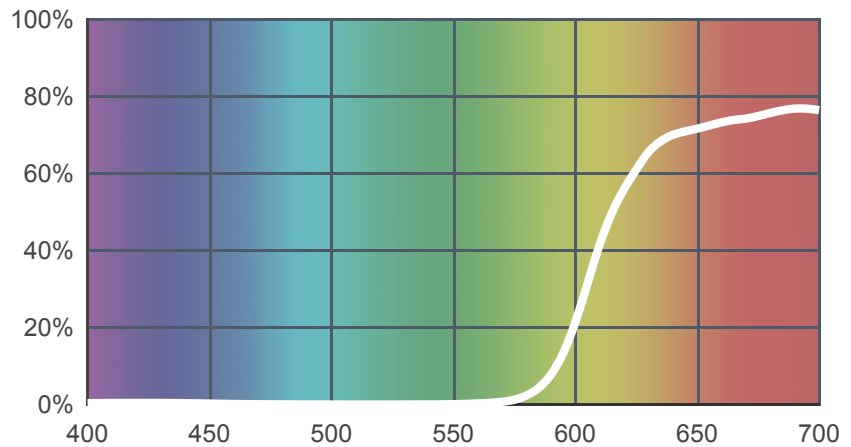

182 Light Red

[View on leefilters.com](#) / [Find a Dealer](#)

Good for theatre and television effect lighting as well as cycloramas.

	Source C 6774K	Tungsten 3200K
Transmission Y	11%	15%
x	0.67	0.686
y	0.313	0.311
Absorption	0.96	0.82

Light transmitted (Y%)
for each colour
wavelength (nm)

Dimming Source Preview

100% Power 3200K

50% Power 2700K

30% Power 2000K

Rolls:

- **1" Core** 7.62m x 1.22m (25' x 48")
- **2" Core** 7.62m x 1.22m (25' x 48")
- **Quick Roll** Length 7.62m (25') x any width between 2.5cm - 1.17m (1" x 48")

Sheets:

- **Full Sheet** 1.22m x 0.53m (48" x 21")
USA: Full Sheets by special order only.
- **Half Sheet** 0.61m x 0.53m (24" x 21")

Pre-Cut Packs:

- **Saturates Pack**