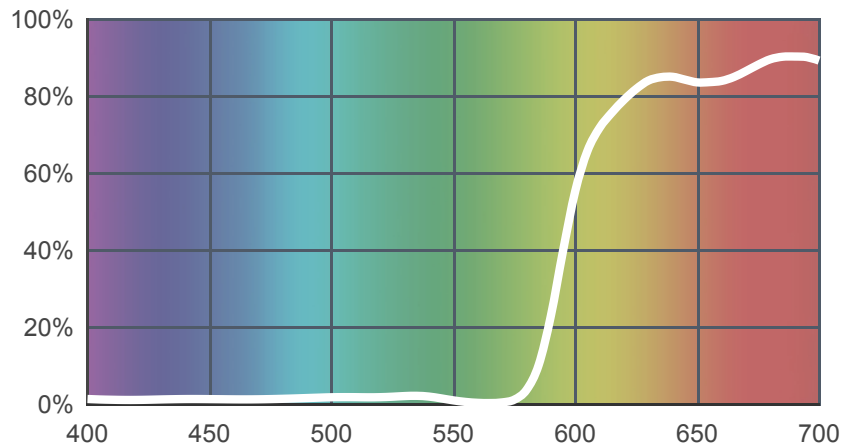

164 Flame Red

[View on leefilters.com](#) / [Find a Dealer](#)

Great for fire effects.

	Source C 6774K	Tungsten 3200K
Transmission Y	18%	23.2%
x	0.659	0.663
y	0.302	0.327
Absorption	0.74	0.63

Light transmitted (Y%)
for each colour
wavelength (nm)

Dimming Source Preview

Created by **Declan Randall** as a part of The Designer Series.

Rolls:

- **1" Core** 7.62m x 1.22m (25' x 48")
- **2" Core** 7.62m x 1.22m (25' x 48")
- **Quick Roll** Length 7.62m (25') x any width between 2.5cm - 1.17m (1" x 48")

Sheets:

- **Full Sheet** 1.22m x 0.53m (48" x 21")
USA: Full Sheets by special order only.
- **Half Sheet** 0.61m x 0.53m (24" x 21")

Pre-Cut Packs:

- **Tint Pack**
- **Complementary Pack**