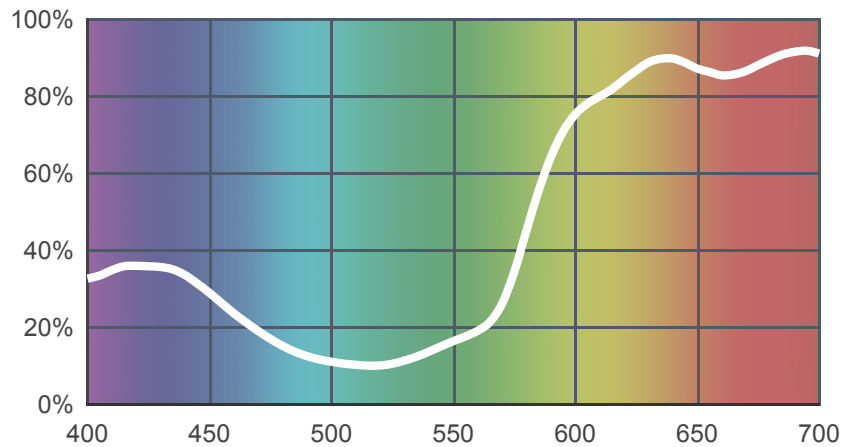

# 157 Pink

[View on leefilters.com](#) / [Find a Dealer](#)

Great for dance sequences (useful for softening white costumes without affecting skin tones).

	Source C 6774K	Tungsten 3200K
Transmission Y	36.4%	40.1%
x	0.457	0.558
y	0.272	0.348
Absorption	0.44	0.4

Light transmitted (Y%)  
for each colour  
wavelength (nm)

### Rolls:

- **1" Core** 7.62m x 1.22m (25' x 48")
- **2" Core** 7.62m x 1.22m (25' x 48")
- **Quick Roll** Length 7.62m (25') x any width between 2.5cm - 1.17m (1" x 48")

### Sheets:

- **Full Sheet** 1.22m x 0.53m (48" x 21")  
USA: Full Sheets by special order only.
- **Half Sheet** 0.61m x 0.53m (24" x 21")